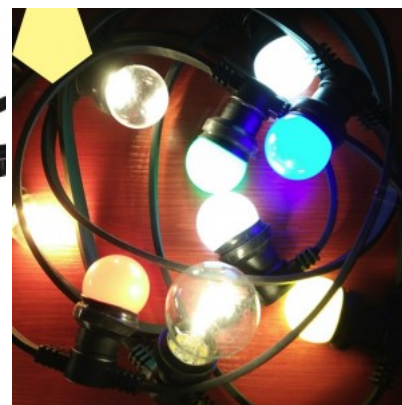

Lightening effect Belt light chain without bulbs 7,35m linkable 418-10 E27 IP44 (LH4813)