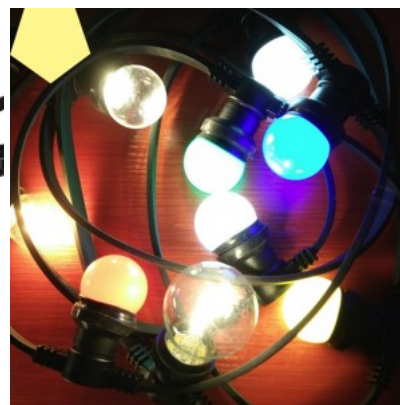

Lightening effect Belt light chain without bulbs 7,35m linkable 418-10 E27 IP44 (14813)