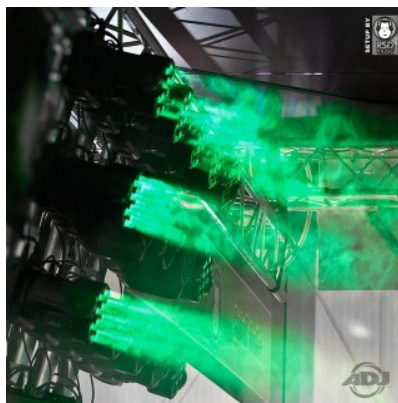

Lightening effect Belt light chain with 10 bulbs E27 IP44 (LH3939)

Product code: LH3939
input voltage: 230V
socket: E27
IP rating: IP44
length: 10000mm
weight: 2000g
warranty: 2 years

price: €75,38+VAT
price: €90,46 including VAT
10 m long with 150-cm connection cable
and plug Distance between lamps: 85 cm

Floodlight CAMEO FLAT PAR CAN 7X3W IR black 20W 40° UV (LH4630)

Product code: LH4630
brand: [CAMEO](#)
input voltage: 230V
power: 20W
colour temperature (CCT): UV
beam angle: 40°
weight: 1200g
casing colour: black
working environment: indoor use
certifications: CE, RoHS
energy class: A+
[manufacturers homepage](#)

price: €124,17+VAT
price: €149,00 including VAT
7 x 3 W High Power FLAT LED UV PAR Light In Black Housing The Cameo Light In Black Housing The Cameo CLPFLAT1UVIR is a very flat, luminous PAR projector with seven 3 watt high power UV LEDs, dimmer and strobe functions and a 40° beam angle. High-efficiency convection cooling provides noise-free operation. The CLPFLAT1UVIR features 3 modes of DMX control, master, slave and standalone capability. A 4-button display enables easy configuration, an infrared remote control is available as an optional accessory. The compact ABS housing sports 3-pin DMX and IEC power inputs and outputs for daisy-chaining up to 10 units and adjustable twin brackets. DMX input: XLR 3-pin male DMX output: XLR 3-pin female DMX mode: 3-channel, 2-channel, 1-channel DMX Functions: strobe, master dimmer Standalone modes: strobe, static colour, slave mode Controls: Value Up, Value Down, mode, Enter

Lightening effect Inno Color Beam LED 150W 13.5° RGBW (LH3677)

Product code: LH3677
input voltage: 230V
power: 150W
colour temperature (CCT): RGBW
beam angle: 13.5°
light source: [CREE LED](#)
service life of LED: 50000h
height: 304mm
width: 267mm
depth: 167mm
weight: 5700g
in pack: 1pcs
warranty: 2 years