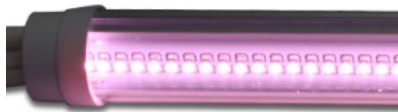

Product code: 13315
brand: [PROLUMEN](#)
input voltage: 230V
power: 25W
luminous flux: 2700lumens
luminaire efficacy: 108lm/W
beam angle: 120°
socket: G13
CRI: 85
IP rating: IP20
service life of LED: 50000h
length: 1500mm
diameter: 26mm
casing material: aluminum + plastic
certifications: CE, RoHS
energy class: A+
warranty: 2 years