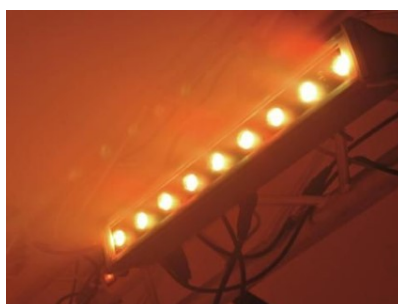

LED wallwasher LED IP T500 TCL 9x3W 15° black 30W 15° IP65 RGB (13849)

Product code: 13849
input voltage: 230V
power: 30W
colour temperature (CCT): RGB
beam angle: 15°
light source: [LUMILEDS](#)
IP rating: IP65
height: 100mm
width: 80mm
length: 500mm
weight: 3000g
package weight: 3200g
casing colour: black
warranty: 2 years

price: €287,50+VAT
price: €345,00 including VAT
•Functions: static colors; automatic color change, 9 built-in programs and strobe effect with variable speed; Master/Slave
•Control in stand-alone mode and DMX programming via optional IR remote (necessary for use) •3, 4, 5, 6 channel DMX mode selectable •DMX control via regular DMX controller •Ideal LED luminaire for outdoor use •Locking possibility at the mounting bracket
•Perfect for public places and buildings
•9 x 3 W LEDs •Ready for connection via power cord with safety power plug