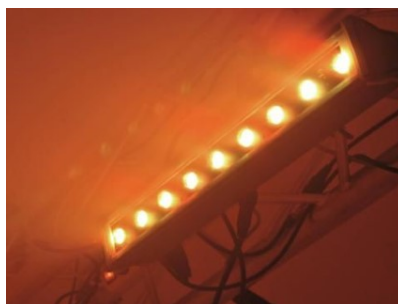

LED wallwasher LED IP T500 TCL 9x3W 15° black 30W 15° IP65 RGB (LH3849)

Product code: LH3849
input voltage: 230V
power: 30W
colour temperature (CCT): RGB
beam angle: 15°
light source: [LUMILEDS](#)
IP rating: IP65
height: 100mm
width: 80mm
length: 500mm
weight: 3000g
package weight: 3200g
casing colour: black
warranty: 2 years

price: €287,50+VAT
price: €345,00 including VAT
•Functions: static colors; automatic color change, 9 built-in programs and strobe effect with variable speed; Master/Slave
•Control in stand-alone mode and DMX programming via optional IR remote (necessary for use) •3, 4, 5, 6 channel DMX mode selectable •DMX control via regular DMX controller •Ideal LED luminary for outdoor use •Locking possibility at the mounting bracket
•Perfect for public places and buildings
•9 x 3 W LEDs •Ready for connection via power cord with safety power plug