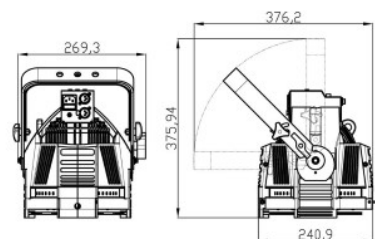

LED floodlight OPTI TRI PAR 18x3W 54W 25° RGB (LH3826)

Product code: LH3826
input voltage: 230V
power: 54W
colour temperature (CCT): RGB
beam angle: 25°
service life of LED: 50000h
weight: 4900g
warranty: 2 years