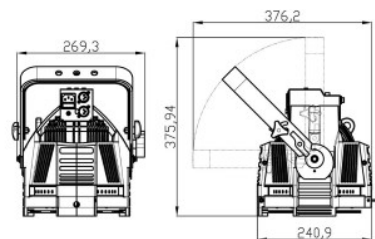

Product code: 13826
input voltage: 230V
power: 54W
colour temperature (CCT): RGB
beam angle: 25°
service life of LED: 50000h
weight: 4900g
warranty: 2 years