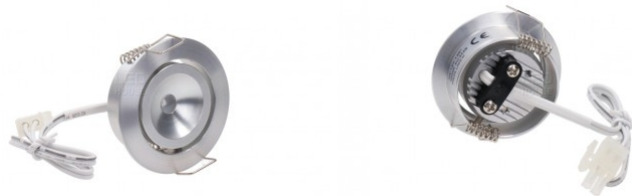

LED cabinet light PROLUMEN MV-H 12V 3W 115lm 45° IP20 warm white 3000K (LH3552)