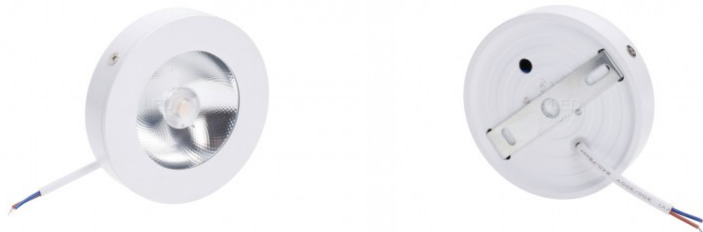

LED cabinet light PROLUMEN FD DIM white round 10W 900lm 30° IP44 warm white 3000K (LH4351)

Product code: LH4351
brand: [PROLUMEN](#)
input voltage: 230V
dimmable: 0-100%
power: 10W
luminous flux: 900lumens
luminaire efficacy: 90lm/W
colour temperature (CCT): 3000K
beam angle: 30°
CRI: 80
IP rating: IP44
service life of LED: 30000h
height: 25mm
diameter: 104mm
weight: 170g
casing colour: white
casing material: aluminum
polish: shiny
shape: round
working temperature: -10°C-40°C
certifications: CE,RoHS
warranty: 2 years

price: €9,64+VAT
price: €11,57 including VAT
can be used superficially. Illumination of furniture, kitchen surfaces. Closet, wardrobe lighting. Spotlight or general lighting in suspended ceilings.