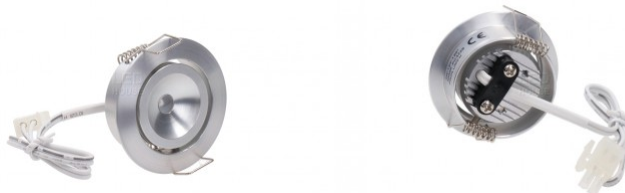

Product code: LH3229
brand: [PROLUMEN](#)
input voltage: 12V
power: 3W
luminous flux: 115lumens
luminaire efficacy: 38lm/W
colour temperature (CCT): 3000K
beam angle: 120°
IP rating: IP20
service life of LED: 50000h
height: 25mm
diameter: 51mm
mounting hole diameter: 42mm
weight: 45g
casing colour: silvery
from 2.5 m provides: 20lx
warranty: 2 years

price: €5,82+VAT
price: €6,98 including VAT
Discount price: €4,17 + VAT
Can be used in depth, directional. Uses:
Illumination of furniture, kitchen surfaces.
Closet, wardrobe lighting.

LED cabinet light PROLUMEN MV-H 12V 3W 115lm 45° IP20 warm white 3000K (LH3552)

Product code: LH3552
brand: [PROLUMEN](#)
input voltage: 12V
power: 3W
luminous flux: 115lumens
luminaire efficacy: 38lm/W
colour temperature (CCT): 3000K
beam angle: 45°
IP rating: IP20
service life of LED: 40000h
height: 30mm
diameter: 50mm
mounting hole diameter: 42mm
weight: 53g
from 2.5 m provides: 80lx
warranty: 2 years