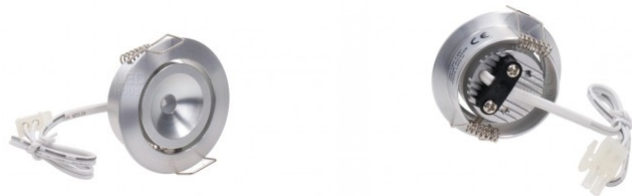

LED cabinet light PROLUMEN MV-H 12V 3W 115lm 45° IP20 warm white 3000K (13552)