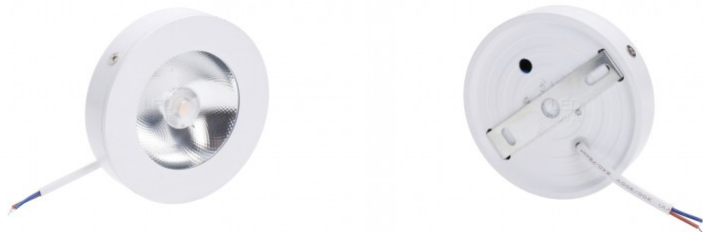

LED cabinet light PROLUMEN FD DIM white round 10W 900lm 30° IP44 warm white 3000K (14351)

Product code: 14351
brand: [PROLUMEN](#)
input voltage: 230V
dimmable: TRIAC
power: 10W
luminous flux: 900lumens
luminaire efficacy: 90lm/W
colour temperature (CCT): 3000K
beam angle: 30°
CRI: 80
IP rating: IP44
service life of LED: 30000h
height: 25mm
diameter: 104mm
weight: 170g
casing colour: white
casing material: aluminum
polish: shiny
shape: round
working temperature: -10°C-40°C
certifications: CE, RoHS
warranty: 2 years

price: €9,64+VAT
price: €11,57 including VAT
can be used superficially. Illumination of furniture, kitchen surfaces. Closet, wardrobe lighting. Spotlight or general lighting in suspended ceilings.