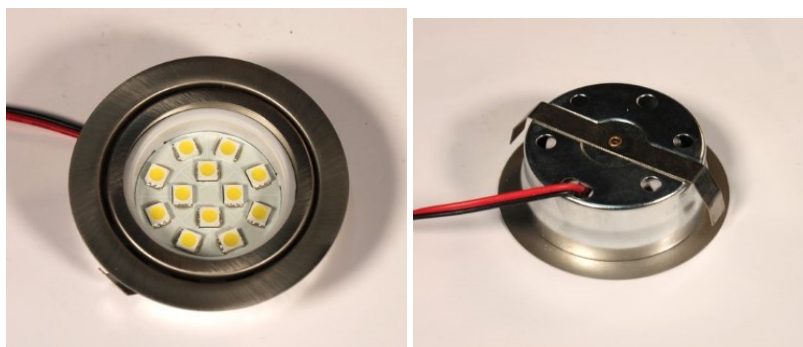

## LED cabinet light PROLUMEN 12SMD 5050 12V 2,5W 160lm 120° IP20 warm white 3000K (LH2915)

Product code: LH2915  
brand: [PROLUMEN](#)  
input voltage: 12V  
power: 2,5W  
luminous flux: 160lumens  
luminaire efficacy: 64lm/W  
colour temperature (CCT): 3000K  
beam angle: 120°  
light source: [SANAN LED](#)  
IP rating: IP20  
service life of LED: 50000h  
height: 21mm  
diameter: 67mm  
mounting hole diameter: 50mm  
weight: 64g  
casing material: metal  
from 2.5 m provides: 14lx  
working environment: indoor use  
certifications: CE  
warranty: 2 years

## LED cabinet light PROLUMEN FD DIM white round 5W 450lm 30° IP44 warm white 3000K (LH4342)

Product code: LH4342  
brand: [PROLUMEN](#)  
input voltage: 230V  
dimmable: 0-100%  
power: 5W  
luminous flux: 450lumens  
luminaire efficacy: 90lm/W  
colour temperature (CCT): 3000K  
beam angle: 30°  
CRI: 80  
IP rating: IP44  
service life of LED: 30000h  
height: 18mm  
diameter: 75mm  
casing colour: white  
casing material: aluminum  
polish: shiny  
shape: round  
working environment: indoor use  
working temperature: -10°C-40°C  
certifications: CE  
warranty: 2 years