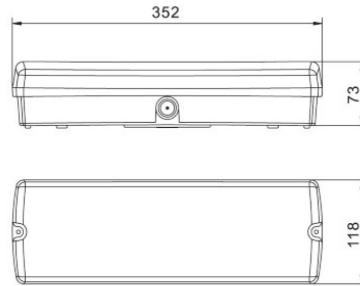

Battery device 3h 27-54V YHL0350-N220T1C/3C 57W (14900)

Product code: 14900
output voltage: 27-54V
power: 57W

LED emergency light INTELIGHT emergency light Starlet White 3h 3W IP20 (14023)

Product code: 14023
brand: [INTELIGHT](#)
input voltage: 230V
power: 3W
IP rating: IP20
height: 56mm
diameter: 85mm
mounting hole diameter: 69mm
weight: 750g
certifications: CE, RoHS
energy class: A+
warranty: 2 years

price: €40,82+VAT
price: €48,98 including VAT

LED emergency light INTELIGHT LED Exit A/TA 3h 4W IP20 (13324)

Product code: 13324
brand: [INTELIGHT](#)
input voltage: 230V
power: 4W
IP rating: IP20
height: 220mm
width: 335mm
depth: 25mm
weight: 930g
in pack: 1pcs
casing material: aluminum + plastic
working environment: indoor use
certifications: CE
energy class: A+
warranty: 2 years

LED emergency light INTELIGHT LED Exit Orion A/TA 3h gray 3W IP65 (13327)

Product code: 13327
brand: [INTELIGHT](#)
input voltage: 230V
power: 3W
IP rating: IP65
height: 76mm
width: 117mm
length: 350mm
weight: 770g
in pack: 1pcs
casing colour: gray
casing material: plastic
certifications: CE
warranty: 2 years

price: €28,51+VAT
price: €34,21 including VAT

LED emergency light INTELIGHT LED Exit Punto A/TA 2h IP20 (13594)

Product code: 13594
brand: [INTELIGHT](#)
height: 148mm
width: 360mm
depth: 26mm
warranty: 2 years