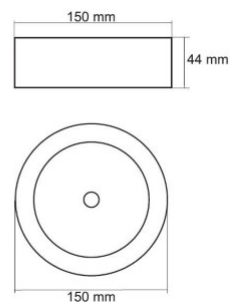

STARLET EXTERNAL
3W i 5W