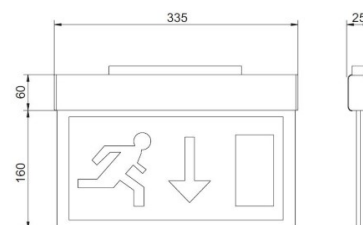

LED emergency light INTELIGHT LED Exit A/TA 3h 4W IP20 (LH3324)

Product code: LH3324
brand: [INTELIGHT](#)
input voltage: 230V
power: 4W
IP rating: IP20
height: 220mm
width: 335mm
depth: 25mm
weight: 930g
in pack: 1pcs
casing material: aluminum + plastic
working environment: indoor use
certifications: CE
energy class: A+
warranty: 2 years