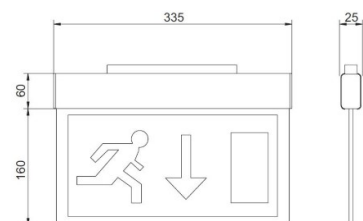

Battery device 3h 27-54V YHL0350-N220T1C/3C 57W (14900)

Product code: 14900
output voltage: 27-54V
power: 57W

LED emergency light INTELIGHT emergency light Starlet White 3h 3W IP20 (14023)

Product code: 14023
brand: [INTELIGHT](#)
input voltage: 230V
power: 3W
IP rating: IP20
height: 56mm
diameter: 85mm
mounting hole diameter: 69mm
weight: 750g
certifications: CE, RoHS
energy class: A+
warranty: 2 years

price: €40,82+VAT
price: €48,98 including VAT

LED emergency light INTELIGHT LED Exit A/TA 3h 4W IP20 (13324)

Product code: 13324
brand: [INTELIGHT](#)
input voltage: 230V
power: 4W
IP rating: IP20
height: 220mm
width: 335mm
depth: 25mm
weight: 930g
in pack: 1pcs
casing material: aluminum + plastic
working environment: indoor use
certifications: CE
energy class: A+
warranty: 2 years

price: €30,02+VAT
price: €36,02 including VAT
The battery lasts 3 hours. Charging time 24 h The luminaire is two-sided. It comes with stickers (right, left) It can be installed either on the ceiling or on the wall. Two modes of operation: lights up when electricity is interrupted or permanently. Adjustable switch. Manufactured by the EU.