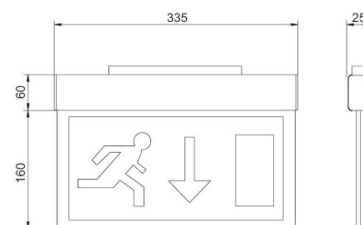

## LED emergency light INTELIGHT emergency light Starlet White 3h 3W IP20 (LH4023)

Product code: LH4023  
brand: [INTELIGHT](#)  
input voltage: 230V  
power: 3W  
IP rating: IP20  
height: 42mm  
diameter: 85mm  
mounting hole diameter: 69mm  
weight: 750g

## LED emergency light INTELIGHT LED Exit A/TA 3h 4W IP20 (LH3324)

Product code: LH3324  
brand: [INTELIGHT](#)  
input voltage: 230V  
power: 4W  
IP rating: IP20  
height: 220mm  
width: 335mm  
depth: 25mm  
weight: 930g  
in pack: 1pcs  
casing material: aluminum + plastic  
working environment: indoor use  
certifications: CE  
energy class: A+  
warranty: 2 years