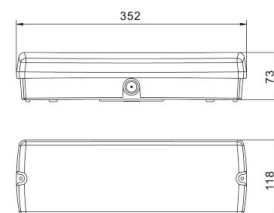

LED emergency light INTELIGHT LED Exit Orion A/TA 3h gray 3W IP65 (LH3327)

Product code: LH3327
brand: [INTELIGHT](#)
input voltage: 230V
power: 3W
IP rating: IP65
height: 76mm
width: 117mm
length: 350mm
weight: 770g
in pack: 1pcs
casing colour: gray
casing material: plastic
certifications: CE
warranty: 2 years