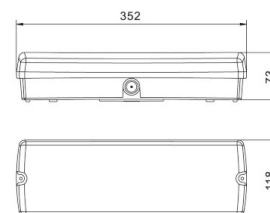

LED emergency light INTELIGHT LED Exit Orion A/TA 3h gray 3W IP65 (LH3327)

Product code: LH3327
brand: [INTELIGHT](#)
input voltage: 230V
power: 3W
IP rating: IP65
height: 76mm
width: 117mm
length: 350mm
weight: 770g
in pack: 1pcs
casing colour: gray
casing material: plastic
certifications: CE
warranty: 2 years