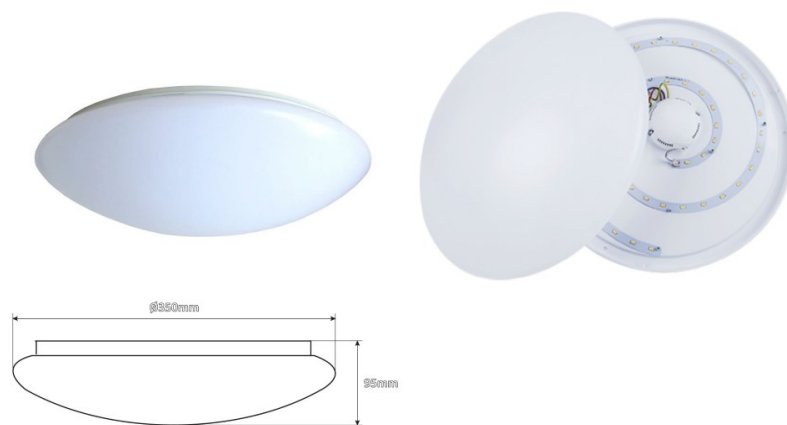

Product code: 14259
input voltage: 230V
power: 24W
luminous flux: 1440lumens
luminaire efficacy: 60lm/W
colour temperature (CCT): 4000K
beam angle: 120°
CRI: 80
IP rating: IP20
service life of LED: 30000h
height: 95mm
diameter: 350mm
casing colour: white
casing material: aluminum + plastic
polish: mat
switching frequency: 30000pcs
working environment: indoor use
working temperature: -20~+40°C
energy class: A+
warranty: 2 years

price: €30,40+VAT
price: €36,48 including VAT