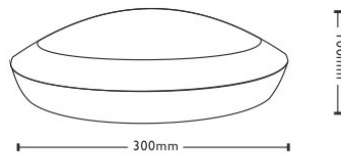

LED dome light 300 white 15W 1200lm IP66 pure white 4000K (14492)

Product code: 14492
input voltage: 230V
power: 15W
luminous flux: 1200lumens
luminaire efficacy: 80lm/W
colour temperature (CCT): 4000K
CRI: 80
IP rating: IP66
service life of LED: 50000h
height: 100mm
diameter: 300mm
casing colour: white
casing material: plastic
certifications: CE, RoHS
energy class: A+
warranty: 5 years

price: €24,54+VAT
price: €29,45 including VAT

LED dome light PROLUMEN AL08 18W 1890lm 120° IP54 pure white 4000K (13448)

Product code: 13448
brand: [PROLUMEN](#)
input voltage: 230V
power: 18W
luminous flux: 1890lumens
luminaire efficacy: 105lm/W
colour temperature (CCT): 4000K
beam angle: 120°
CRI: 80
IP rating: IP54
service life of LED: 40000h
height: 40mm
diameter: 300mm
casing material: plastic
certifications: CE, RoHS
energy class: A+
warranty: 2 years

price: €50,00+VAT
price: €60,00 including VAT
3000K/4000K/5000K