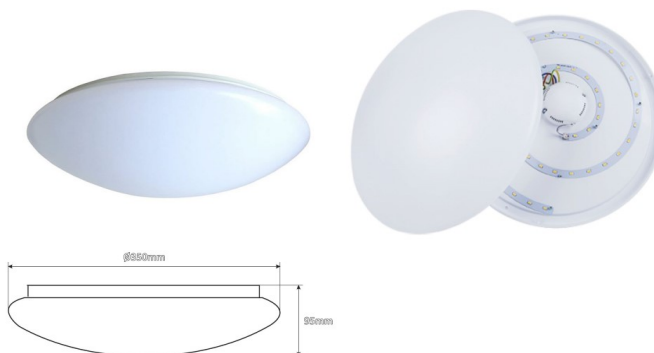

price: €30,40+VAT
price: €36,48 including VAT