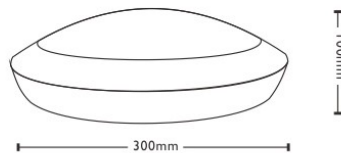

LED dome light 300 white 15W 1200lm IP66 pure white 4000K (LH4492)

Product code: LH4492
input voltage: 230V
power: 15W
luminous flux: 1200lumens
luminaire efficacy: 80lm/W
colour temperature (CCT): 4000K
CRI: 80
IP rating: IP66
service life of LED: 50000h
height: 100mm
diameter: 300mm
casing colour: white
casing material: plastic
certifications: CE, RoHS
energy class: A+
warranty: 5 years

price: €24,17+VAT
price: €29,00 including VAT

LED dome light PROLUMEN AL08 18W 1890lm 120° IP54 pure white 4000K (LH3448)

Product code: LH3448
brand: [PROLUMEN](#)
input voltage: 230V
power: 18W
luminous flux: 1890lumens
luminaire efficacy: 105lm/W
colour temperature (CCT): 4000K
beam angle: 120°
CRI: 80
IP rating: IP54
service life of LED: 40000h
height: 40mm
diameter: 300mm
casing material: plastic
certifications: CE, RoHS
energy class: A+
warranty: 2 years

price: €50,00+VAT
price: €60,00 including VAT
3000K/4000K/5000K