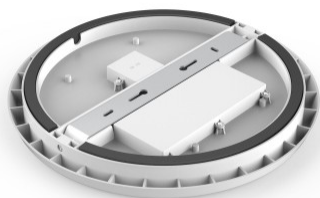

Product code: 14989
brand: [PROLUMEN](#)
input voltage: 230V
power: 30W
luminous flux: 3000lumens
luminaire efficacy: 100lm/W
colour temperature (CCT): 3000K
beam angle: 120°
CRI: 80
IP rating: IP54
service life of LED: 40000h
height: 40mm
diameter: 300mm
casing material: plastic
certifications: CE, RoHS
energy class: A+
warranty: 2 years

price: €70,00+VAT
price: €84,00 including VAT
3000K/4000K/5000K

LED dome light Bona white 12W 850lm 120° IP54 pure white 4000K (14453)

Product code: 14453
power: 12W
luminous flux: 850lumens
luminaire efficacy: 71lm/W
colour temperature (CCT): 4000K
beam angle: 120°
CRI: 80
IP rating: IP54
casing colour: white

LED dome light Chiara white 24W 2000lm 180° IP20 pure white 4000K (14497)

Product code: 14497
input voltage: 230V
power: 24W
luminous flux: 2000lumens
luminaire efficacy: 83lm/W
colour temperature (CCT): 4000K
beam angle: 180°
CRI: 80
IP rating: IP20
service life of LED: 30000h
height: 110mm
diameter: 380mm
casing colour: white
switching frequency: 15000pcs
working environment: indoor use
certifications: CE, RoHS
energy class: A+
warranty: 2 years

price: €19,00+VAT
price: €22,80 including VAT
Suitable for mounting in horizontal and vertical position.