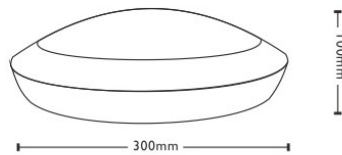

LED dome light 300 white 15W 1200lm IP66 pure white 4000K (LH4492)

Product code: LH4492
input voltage: 230V
power: 15W
luminous flux: 1200lumens
luminaire efficacy: 80lm/W
colour temperature (CCT): 4000K
CRI: 80
IP rating: IP66
service life of LED: 50000h
height: 100mm
diameter: 300mm
casing colour: white
casing material: plastic
certifications: CE, RoHS
energy class: A+
warranty: 5 years

price: €24,17+VAT
price: €29,00 including VAT

LED dome light PROLUMEN AL08 18W 1890lm 120° IP54 pure white 4000K (LH3448)

Product code: LH3448
brand: [PROLUMEN](#)
input voltage: 230V
power: 18W
luminous flux: 1890lumens
luminaire efficacy: 105lm/W
colour temperature (CCT): 4000K
beam angle: 120°
CRI: 80
IP rating: IP54
service life of LED: 40000h
height: 40mm
diameter: 300mm
casing material: plastic
certifications: CE, RoHS
energy class: A+
warranty: 2 years

price: €50,00+VAT
price: €60,00 including VAT
3000K/4000K/5000K