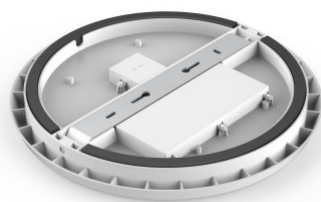

## LED dome light 300 white 15W 1200lm IP66 pure white 4000K (LH4492)

Product code: LH4492  
input voltage: 230V  
power: 15W  
luminous flux: 1200lumens  
luminaire efficacy: 80lm/W  
colour temperature (CCT): 4000K  
CRI: 80  
IP rating: IP66  
service life of LED: 50000h  
height: 100mm  
diameter: 300mm  
casing colour: white  
casing material: plastic  
certifications: CE, RoHS  
energy class: A+  
warranty: 5 years

## LED dome light PROLUMEN AL08 18W 1890lm 120° IP54 pure white 4000K (LH3448)

Product code: LH3448  
brand: [PROLUMEN](#)  
input voltage: 230V  
power: 18W  
luminous flux: 1890lumens  
luminaire efficacy: 105lm/W  
colour temperature (CCT): 4000K  
beam angle: 120°  
CRI: 80  
IP rating: IP54  
service life of LED: 40000h  
height: 40mm  
diameter: 300mm  
casing material: plastic  
certifications: CE, RoHS  
energy class: A+  
warranty: 2 years

## LED dome light Bona white 12W 720lm 160° IP20 pure white 4500K (LH4453)

Product code: LH4453  
input voltage: 230V  
power: 12W  
luminous flux: 720lumens  
luminaire efficacy: 60lm/W  
colour temperature (CCT): 4500K  
beam angle: 160°  
CRI: 70  
IP rating: IP20  
service life of LED: 30000h  
height: 85mm  
diameter: 260mm  
in pack: 10pcs  
casing colour: white  
casing material: aluminum + plastic  
polish: mat  
switching frequency: 15000pcs  
working environment: indoor use  
certifications: CE, RoHS  
energy class: A+  
warranty: 2 years