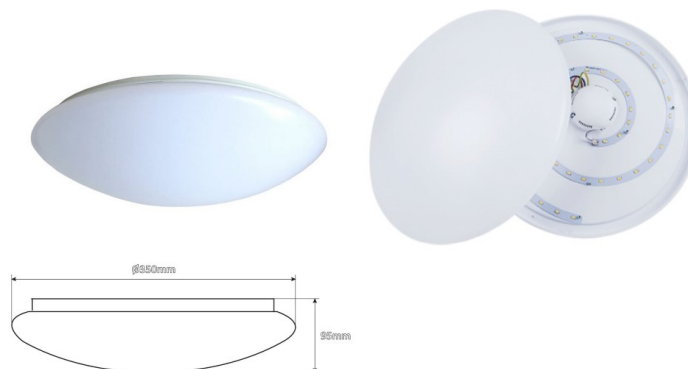

## LED dome light Bona white 12W 720lm 160° IP20 pure white 4500K (LH4453)

Product code: LH4453  
input voltage: 230V  
power: 12W  
luminous flux: 720lumens  
luminaire efficacy: 60lm/W  
colour temperature (CCT): 4500K  
beam angle: 160°  
CRI: 70  
IP rating: IP20  
service life of LED: 30000h  
height: 85mm  
diameter: 260mm  
in pack: 10pcs  
casing colour: white  
casing material: aluminum + plastic  
polish: mat  
switching frequency: 15000pcs  
working environment: indoor use  
certifications: CE, RoHS  
energy class: A+  
warranty: 2 years

### LED dome light NX + Motion Sensor white 24W 1440lm 120° IP20 pure white 4000K (LH4259)

Product code: LH4259  
input voltage: 230V  
power: 24W  
luminous flux: 1440lumens  
luminaire efficacy: 60lm/W  
colour temperature (CCT): 4000K  
beam angle: 120°  
CRI: 80  
IP rating: IP20  
service life of LED: 30000h  
height: 95mm  
diameter: 350mm  
casing colour: white  
casing material: aluminum + plastic  
polish: mat  
switching frequency: 30000pcs  
working environment: indoor use  
working temperature: -20~+40°C  
energy class: A+  
warranty: 2 years