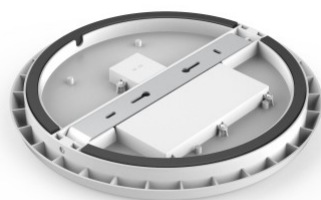

LED dome light 300 white 15W 1200lm IP66 pure white 4000K (LH4492)

Product code: LH4492
input voltage: 230V
power: 15W
luminous flux: 1200lumens
luminaire efficacy: 80lm/W
colour temperature (CCT): 4000K
CRI: 80
IP rating: IP66
service life of LED: 50000h
height: 100mm
diameter: 300mm
casing colour: white
casing material: plastic
certifications: CE, RoHS
energy class: A+
warranty: 5 years

price: €24,17+VAT
price: €29,00 including VAT

LED dome light PROLUMEN AL08 18W 1890lm 120° IP54 pure white 4000K (LH3448)

Product code: LH3448
brand: [PROLUMEN](#)
input voltage: 230V
power: 18W
luminous flux: 1890lumens
luminaire efficacy: 105lm/W
colour temperature (CCT): 4000K
beam angle: 120°
CRI: 80
IP rating: IP54
service life of LED: 40000h
height: 40mm
diameter: 300mm
casing material: plastic
certifications: CE, RoHS
energy class: A+
warranty: 2 years

price: €50,00+VAT
price: €60,00 including VAT
3000K/4000K/5000K

LED dome light Bona white 12W 720lm 160° IP20 pure white 4500K (LH4453)

Product code: LH4453
input voltage: 230V
power: 12W
luminous flux: 720lumens
luminaire efficacy: 60lm/W
colour temperature (CCT): 4500K
beam angle: 160°
CRI: 70
IP rating: IP20
service life of LED: 30000h
height: 85mm
diameter: 260mm
in pack: 10pcs
casing colour: white
casing material: aluminum + plastic
polish: mat
switching frequency: 15000pcs
working environment: indoor use
certifications: CE, RoHS
energy class: A+
warranty: 2 years

price: €11,00+VAT
price: €13,20 including VAT

LED dome light Bona with sensor white round 12W 720lm 120° IP20 pure white 4000K (LH4668)

Product code: LH4668
input voltage: 230V
power: 12W
luminous flux: 720lumens
luminaire efficacy: 60lm/W
colour temperature (CCT): 4000K
beam angle: 120°
CRI: 80
IP rating: IP20
service life of LED: 25000h
length: 85mm
diameter: 260mm
casing colour: white
casing material: aluminum + plastic
polish: mat
shape: round
working environment: indoor use
certifications: CE, RoHS
energy class: A+
warranty: 2 years