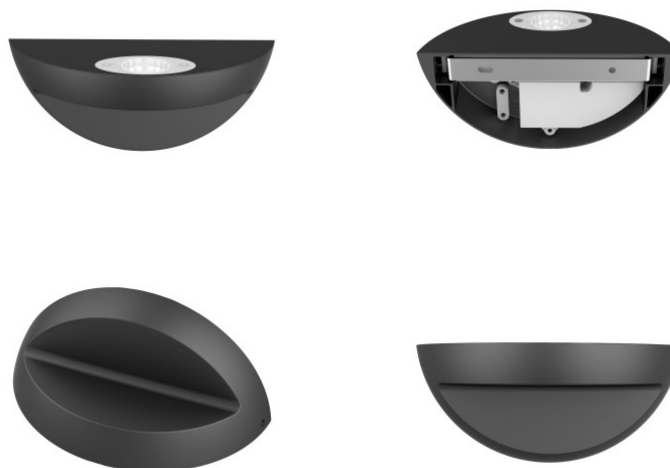

LED wall light PROLUMEN WL07 black 8W 600lm 120° IP65 warm white 3000K (LH4552)