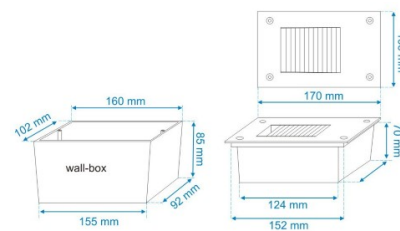

LED wall light REVAL BULB A100 white 12W 840lm IP65 warm white 3000K (LH3650)

Product code: LH3650
brand: REVAL BULB
input voltage: 230V
power: 12W
luminous flux: 840lumens
luminaire efficacy: 70lm/W
colour temperature (CCT): 3000K
CRI: 80
IP rating: IP65
service life of LED: 25000h
height: 100mm
width: 100mm
depth: 100mm
weight: 500g
casing colour: white
casing material: aluminum
polish: mat
working environment: outdoor use
certifications: CE, RoHS
energy class: A+
warranty: 2 years

price: €40,00+VAT
price: €48,00 including VAT

LED recessed wall light ALRW03 1,5W IP65 warm white 3000K (LH2921)

Product code: LH2921
input voltage: 230V
power: 1,5W
colour temperature (CCT): 3000K
IP rating: IP65
service life of LED: 50000h
height: 172mm
width: 107mm
depth: 88mm
weight: 779g
warranty: 2 years

price: €46,35+VAT
price: €55,62 including VAT