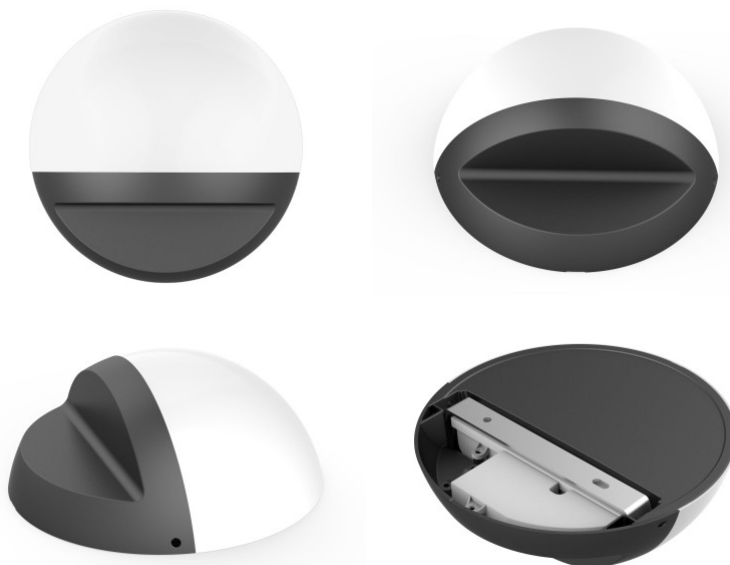

LED wall light PROLUMEN WL06A black 12W 900lm 120° IP54 warm white 3000K (LH4709)

Product code: LH4709
brand: [PROLUMEN](#)
input voltage: 230V
power: 12W
luminous flux: 900lumens
luminaire efficacy: 75lm/W
colour temperature (CCT): 3000K
beam angle: 120°
CRI: 80
IP rating: IP54
service life of LED: 50000h
casing colour: black
certifications: CE, RoHS
energy class: A+
warranty: 2 years

price: €50,00+VAT
price: €60,00 including VAT

LED wall light PROLUMEN WL06B black 12W 1100lm 60° IP54 warm white 3000K (LH4708)

Product code: LH4708
brand: [PROLUMEN](#)
input voltage: 230V
power: 12W
luminous flux: 1100lumens
luminaire efficacy: 92lm/W
colour temperature (CCT): 3000K
beam angle: 60°
CRI: 80
IP rating: IP54
service life of LED: 50000h
casing colour: black
certifications: CE, RoHS
energy class: A+
warranty: 2 years

price: €40,00+VAT
price: €48,00 including VAT