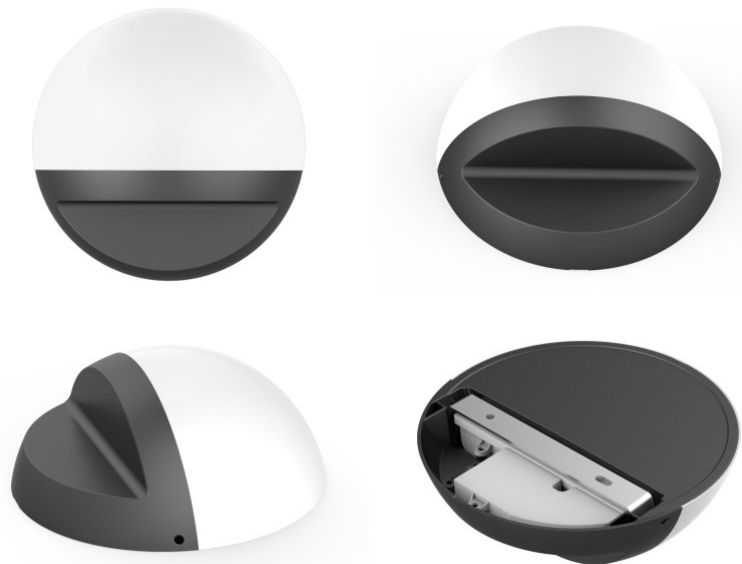

LED wall light PROLUMEN WL06A black 12W 900lm 120° IP54 warm white 3000K (LH4709)

Product code: LH4709
brand: [PROLUMEN](#)
input voltage: 230V
power: 12W
luminous flux: 900lumens
luminaire efficacy: 75lm/W
colour temperature (CCT): 3000K
beam angle: 120°
CRI: 80
IP rating: IP54
service life of LED: 50000h
casing colour: black
certifications: CE, RoHS
energy class: A+
warranty: 2 years