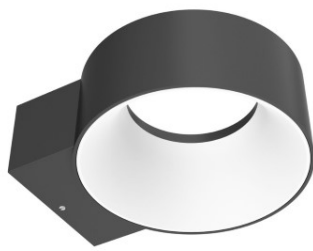

Product code: LH4552
brand: [PROLUMEN](#)
input voltage: 230V
power: 8W
luminous flux: 600lumens
luminaire efficacy: 75lm/W
colour temperature (CCT): 3000K
beam angle: 120°
CRI: 80
IP rating: IP65
service life of LED: 50000h
height: 59mm
width: 140mm
length: 170mm
casing colour: black
working environment: outdoor use
certifications: CE, RoHS
energy class: A+
warranty: 3 years

price: €30,88+VAT
price: €37,06 including VAT