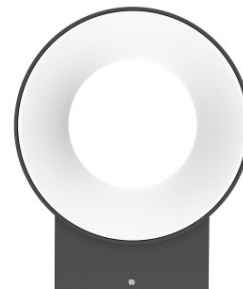

Product code: LH4552
brand: [PROLUMEN](#)
input voltage: 230V
power: 8W
luminous flux: 600lumens
luminaire efficacy: 75lm/W
colour temperature (CCT): 3000K
beam angle: 120°
CRI: 80
IP rating: IP65
service life of LED: 50000h
height: 59mm
width: 140mm
length: 170mm
casing colour: black
working environment: outdoor use
certifications: CE, RoHS
energy class: A+
warranty: 3 years

price: €30,88+VAT
price: €37,06 including VAT