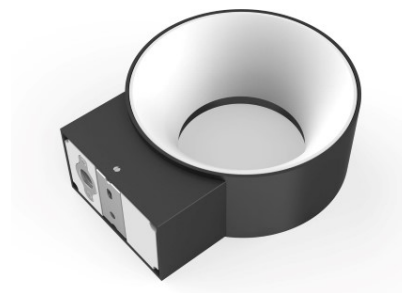

Product code: LH4552
brand: [PROLUMEN](#)
input voltage: 230V
power: 8W
luminous flux: 600lumens
luminaire efficacy: 75lm/W
colour temperature (CCT): 3000K
beam angle: 120°
CRI: 80
IP rating: IP65
service life of LED: 50000h
height: 59mm
width: 140mm
length: 170mm
casing colour: black
working environment: outdoor use
certifications: CE, RoHS
energy class: A+
warranty: 3 years

price: €30,88+VAT
price: €37,06 including VAT