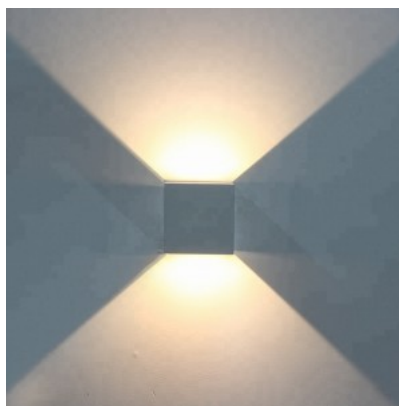

LED wall light REVAL BULB A100 white 12W 840lm IP65 warm white 3000K (LH3650)

Product code: LH3650
brand: REVAL BULB
input voltage: 230V
power: 12W
luminous flux: 840lumens
luminaire efficacy: 70lm/W
colour temperature (CCT): 3000K
CRI: 80
IP rating: IP65
service life of LED: 25000h
height: 100mm
width: 100mm
depth: 100mm
weight: 500g
casing colour: white
casing material: aluminum
polish: mat
working environment: outdoor use
certifications: CE, RoHS
energy class: A+
warranty: 2 years

price: €40,00+VAT
price: €48,00 including VAT

LED recessed wall light ALRW03 1,5W IP65 warm white 3000K (LH2921)

Product code: LH2921
input voltage: 230V
power: 1,5W
colour temperature (CCT): 3000K
IP rating: IP65
service life of LED: 50000h
height: 172mm
width: 107mm
depth: 88mm
weight: 779g
warranty: 2 years

price: €46,35+VAT
price: €55,62 including VAT