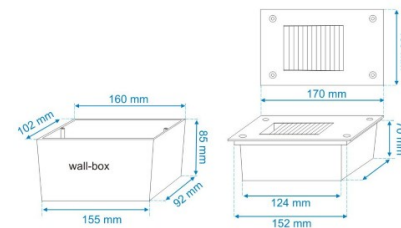

## LED recessed wall light PROLUMEN S02 12V silvery round 3W 250lm 30° IP65 warm white 3000K (LH4639)

Product code: LH4639  
 brand: [PROLUMEN](#)  
 input voltage: 12V  
 power: 3W  
 luminous flux: 250lumens  
 luminaire efficacy: 83lm/W  
 colour temperature (CCT): 3000K  
 beam angle: 30°  
 CRI: 80  
 IP rating: IP65  
 service life of LED: 35000h  
 height: 62mm  
 width: 32mm  
 length: 32mm  
 casing colour: silvery  
 casing material: aluminum  
 shape: round  
 working environment: indoor use  
 certifications: CE, RoHS  
 energy class: A+  
 warranty: 2 years