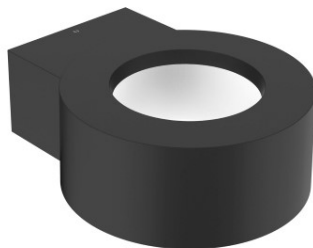

Product code: LH4552
brand: [PROLUMEN](#)
input voltage: 230V
power: 8W
luminous flux: 600lumens
luminaire efficacy: 75lm/W
colour temperature (CCT): 3000K
beam angle: 120°
CRI: 80
IP rating: IP65
service life of LED: 50000h
height: 59mm
width: 140mm
length: 170mm
casing colour: black
working environment: outdoor use
certifications: CE, RoHS
energy class: A+
warranty: 3 years

price: €30,88+VAT
price: €37,06 including VAT