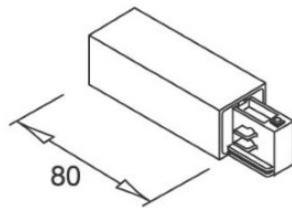

Power track IVELA 3F Right live-end black (LH4530)

Product code: LH4530

brand: [IVELA](#)

input voltage: 230V

casing colour: black

price: €7,50+VAT

price: €9,00 including VAT