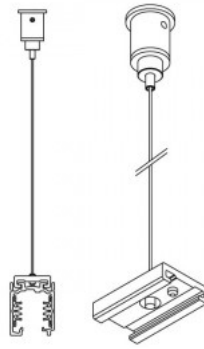

Product code: LH4571
brand: [IVELA](#)
height: 2000mm
casing colour: black
working environment: indoor use

price: €3,25+VAT
price: €3,90 including VAT

Power track IVELA 3F X joint white (LH3847)

Product code: LH3847
brand: [IVELA](#)
input voltage: 230V
casing colour: white
working environment: indoor use

price: €39,15+VAT
price: €46,98 including VAT