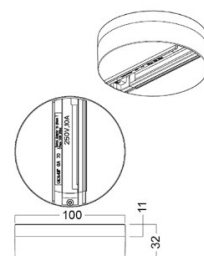

Product code: LH4571
brand: [IVELA](#)
height: 2000mm
casing colour: black
working environment: indoor use

price: €3,25+VAT
price: €3,90 including VAT

Power track IVELA 3F X joint white (LH3847)

Product code: LH3847
brand: [IVELA](#)
input voltage: 230V
casing colour: white
working environment: indoor use

price: €39,15+VAT
price: €46,98 including VAT

Power track IVELA 3F X joint black (LH4573)

Product code: LH4573
brand: [IVELA](#)
input voltage: 230V
casing colour: black
working environment: indoor use

price: €39,15+VAT
price: €46,98 including VAT

Power track PROLUMEN FIX-POINT GA 70 white IP20 (LH4388)

Product code: LH4388
brand: [PROLUMEN](#)
input voltage: 230V
IP rating: IP20
height: 32mm
diameter: 100mm
casing colour: white
casing material: plastic
working environment: indoor use
certifications: CE,RoHS

price: €25,00+VAT
price: €30,00 including VAT