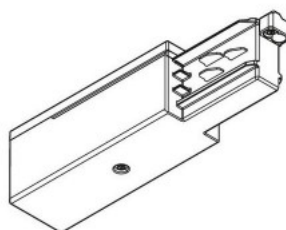

Power track POWERGEAR 3F Connector Right PRO-0431R-W white (LH4865)