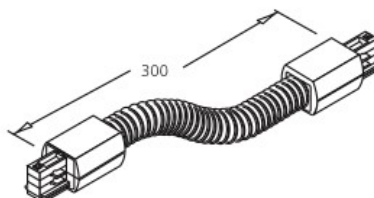

Power track IVELA 3F L flex white (LH4443)

Product code: LH4443
brand: [IVELA](#)
input voltage: 230V
casing colour: white
working environment: indoor use

price: €27,20+VAT
price: €32,64 including VAT