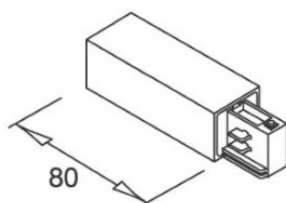

Power track IVELA 3F Inside L joint black (LH4529)

Product code: LH4529
brand: [IVELA](#)
input voltage: 230V
casing colour: black

price: €7,50+VAT
price: €9,00 including VAT