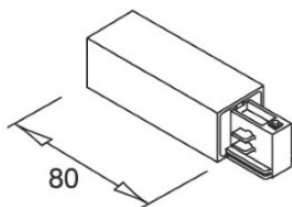

Power track IVELA 3F Right live-end white (LH3540)

Product code: LH3540
brand: [IVELA](#)
input voltage: 230V
casing colour: white
casing material: plastic
working environment: indoor use

price: €7,50+VAT
price: €9,00 including VAT