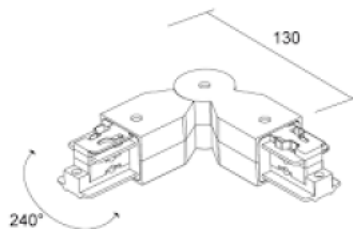

Power track IVELA 3F L corner, adjustable white (LH4765)

Product code: LH4765
brand: [IVELA](#)
casing colour: white
casing material: plastic

price: €20,83+VAT
price: €25,00 including VAT