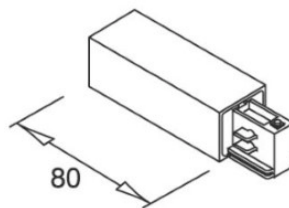

Power track IVELA 3F L flex black (LH4565)

Product code: LH4565
brand: [IVELA](#)
input voltage: 230V
casing colour: black
working environment: indoor use

price: €27,20+VAT
price: €32,64 including VAT

Power track IVELA 3F Left live-end white (LH3551)

Product code: LH3551
brand: [IVELA](#)
input voltage: 230V
casing colour: white
casing material: plastic
working environment: indoor use

price: €7,50+VAT
price: €9,00 including VAT

Power track IVELA 3F Left T joint white (LH3823)

Product code: LH3823
brand: [IVELA](#)
input voltage: 230V
weight: 251g
casing colour: white

price: €25,14+VAT
price: €30,17 including VAT

Power track IVELA 3F Left T joint black (LH4569)

Product code: LH4569
brand: [IVELA](#)
input voltage: 230V
weight: 251g
casing colour: black

price: €25,14+VAT
price: €30,17 including VAT