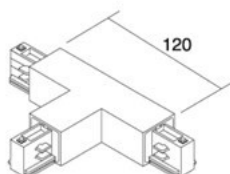

Power track IVELA 3F Right T joint black (LH4568)

Product code: LH4568
brand: [IVELA](#)
input voltage: 230V
weight: 251g
casing colour: black
casing material: plastic
working environment: indoor use

price: €26,79+VAT
price: €32,15 including VAT

Power track POWERGEAR 3F Smart circuits adapter PRO-0222-B black (LH4877)

Product code: LH4877
brand: [POWERGEAR](#)
casing colour: black

price: €7,68+VAT
price: €9,22 including VAT