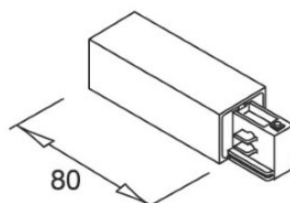

Power track IVELA 3F L corner, adjustable white (LH4765)

Product code: LH4765
brand: [IVELA](#)
casing colour: white
casing material: plastic

price: €20,83+VAT
price: €25,00 including VAT

Power track IVELA 3F L flex white (LH4443)

Product code: LH4443
brand: [IVELA](#)
input voltage: 230V
casing colour: white
working environment: indoor use

price: €27,20+VAT
price: €32,64 including VAT

Power track IVELA 3F L flex black (LH4565)

Product code: LH4565
brand: [IVELA](#)
input voltage: 230V
casing colour: black
working environment: indoor use

price: €27,20+VAT
price: €32,64 including VAT

Power track IVELA 3F Left live-end white (LH3551)

Product code: LH3551
brand: [IVELA](#)
input voltage: 230V
casing colour: white
casing material: plastic
working environment: indoor use

price: €7,50+VAT
price: €9,00 including VAT