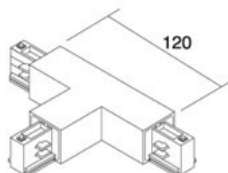

Power track IVELA 3F Left T joint white (LH3823)

Product code: LH3823
brand: [IVELA](#)
input voltage: 230V
weight: 251g
casing colour: white

price: €25,14+VAT
price: €30,17 including VAT