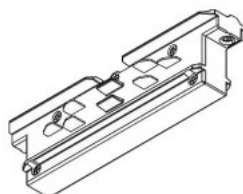

Power track POWERGEAR 3F Coupler PRO-0433-W white (LH4863)

Product code: LH4863
brand: [POWERGEAR](#)
casing colour: white
certifications: CE

price: €5,03+VAT
price: €6,04 including VAT

Power track IVELA 3F end cap white (LH3549)

Product code: LH3549
brand: [IVELA](#)
casing colour: white
casing material: plastic
working environment: indoor use

price: €0,94+VAT
price: €1,13 including VAT