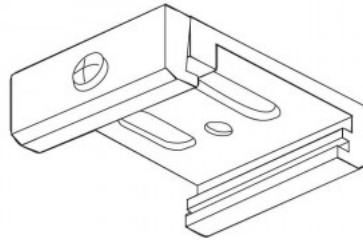

Power track POWERGEAR 3F Mounting Clamp PRO-04SK-B black (LH4862)

Product code: LH4862
brand: [POWERGEAR](#)
casing colour: black

price: €3,15+VAT
price: €3,78 including VAT
[Download full catalogue.](#)

Power track POWERGEAR 3F Mounting Clamp PRO-04SK-W white (LH4868)

Product code: LH4868
brand: [POWERGEAR](#)
casing colour: white
certifications: CE

price: €3,15+VAT
price: €3,78 including VAT