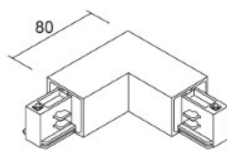

Power track IVELA 3F Inside L joint white (LH3541)

Product code: LH3541
brand: [IVELA](#)
input voltage: 230V
casing colour: white
casing material: plastic
working environment: indoor use

price: €16,32+VAT
price: €19,58 including VAT