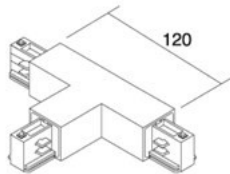

Product code: LH4569

brand: [IVELA](#)

input voltage: 230V

weight: 251g

casing colour: black

price: €25,14+VAT

price: €30,17 including VAT

Power track IVELA 3F Outside L joint white (LH3550)