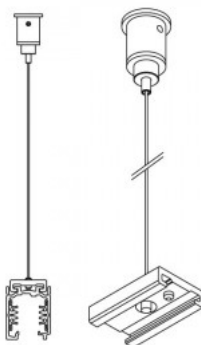

Power track IVELA 3F Suspension kit 2m wire black (LH4571)