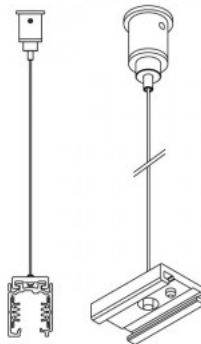

Power track IVELA Suspension kit dimmable white (LH3544)

Product code: LH3544
brand: [IVELA](#)
casing colour: white
working environment: indoor use

price: €6,83+VAT
price: €8,20 including VAT
Suspension kit with steel wire mm 2000,
mm 60 plate and automatic locking
device