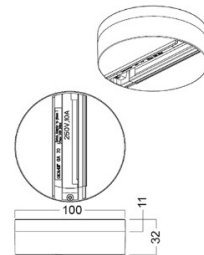

Power track IVELA Suspension kit dimmable white (LH3544)

Product code: LH3544
brand: [IVELA](#)
casing colour: white
working environment: indoor use

price: €6,83+VAT
price: €8,20 including VAT
Suspension kit with steel wire mm 2000,
mm 60 plate and automatic locking
device