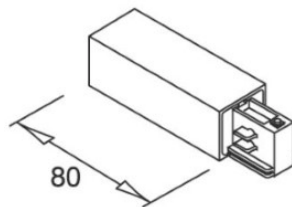

Power track IVELA 3F Right live-end white (LH3540)

Product code: LH3540

brand: [IVELA](#)

input voltage: 230V

casing colour: white

casing material: plastic

working environment: indoor use

price: €7,50+VAT

price: €9,00 including VAT