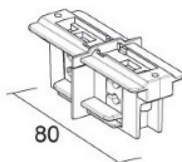

Power track IVELA 3F continuation white (LH4564)

Product code: LH4564
brand: [IVELA](#)
input voltage: 230V
casing colour: white
casing material: plastic
working environment: indoor use

price: €5,03+VAT
price: €6,04 including VAT