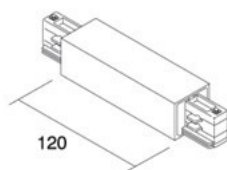

Product code: LH4572
brand: [IVELA](#)
input voltage: 230V
casing colour: black
casing material: plastic
working environment: indoor use

price: €15,08+VAT
price: €18,10 including VAT