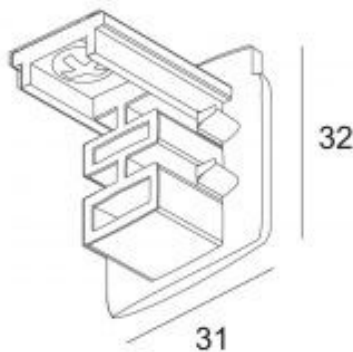

Power track POWERGEAR 3F Coupler PRO-0433-W white (LH4863)

Product code: LH4863
brand: [POWERGEAR](#)
casing colour: white
certifications: CE

price: €5,03+VAT
price: €6,04 including VAT

Power track IVELA 3F end cap white (LH3549)

Product code: LH3549
brand: [IVELA](#)
casing colour: white
casing material: plastic
working environment: indoor use

price: €0,94+VAT
price: €1,13 including VAT

Power track IVELA 3F end cap black (LH4531)

Product code: LH4531
brand: [IVELA](#)
casing colour: black
casing material: plastic

price: €0,75+VAT
price: €0,90 including VAT