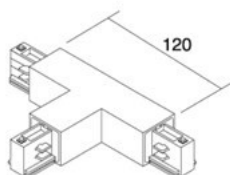

Power track IVELA 3F Right T joint white (LH3822)

Product code: LH3822
brand: [IVELA](#)
input voltage: 230V
weight: 251g
casing colour: white
casing material: plastic
working environment: indoor use

price: €26,79+VAT
price: €32,15 including VAT