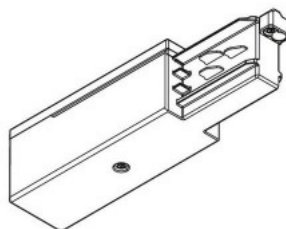

Power track POWERGEAR 3F Connector Left PRO-0431L-W white (LH4864)

Product code: LH4864
brand: [POWERGEAR](#)
casing colour: white
certifications: CE

price: €7,50+VAT
price: €9,00 including VAT