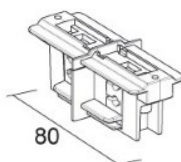

Power track IVELA 3F continuation white (LH4564)

Product code: LH4564
brand: [IVELA](#)
input voltage: 230V
casing colour: white
casing material: plastic
working environment: indoor use

price: €5,03+VAT
price: €6,04 including VAT