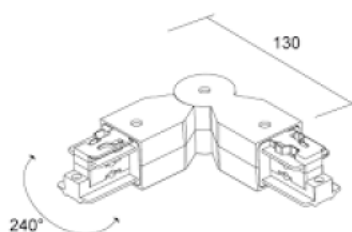

Power track IVELA 3F L corner, adjustable white (LH4765)

Product code: LH4765
brand: [IVELA](#)
casing colour: white
casing material: plastic

price: €20,83+VAT
price: €25,00 including VAT