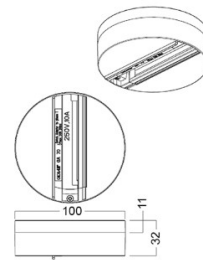

Power track PROLUMEN FIX-POINT GA 70 black IP20 (LH4576)

Product code: LH4576
brand: [PROLUMEN](#)
input voltage: 230V
IP rating: IP20
height: 32mm
diameter: 100mm
casing colour: black
casing material: plastic
working environment: indoor use
certifications: CE,RoHS

price: €25,00+VAT
price: €30,00 including VAT