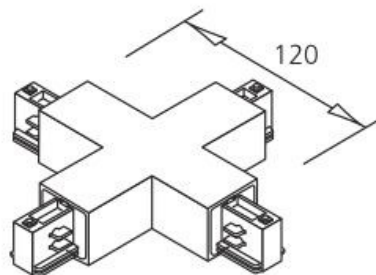

Power track PROLUMEN FIX-POINT GA 70 white IP20 (LH4388)

Product code: LH4388
brand: [PROLUMEN](#)
input voltage: 230V
IP rating: IP20
height: 32mm
diameter: 100mm
casing colour: white
casing material: plastic
working environment: indoor use
certifications: CE,RoHS

price: €25,00+VAT
price: €30,00 including VAT