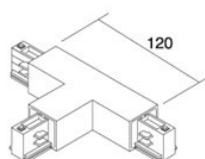

Power track IVELA 3F Right T joint black (LH4568)

Product code: LH4568

brand: [IVELA](#)

input voltage: 230V

weight: 251g

casing colour: black

casing material: plastic

working environment: indoor use

price: €26,79+VAT

price: €32,15 including VAT