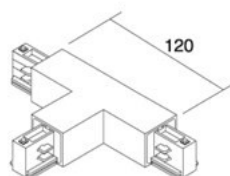

Power track IVELA 3F Right T joint white (LH3822)

Product code: LH3822

brand: [IVELA](#)

input voltage: 230V

weight: 251g

casing colour: white

casing material: plastic

working environment: indoor use

price: €26,79+VAT

price: €32,15 including VAT