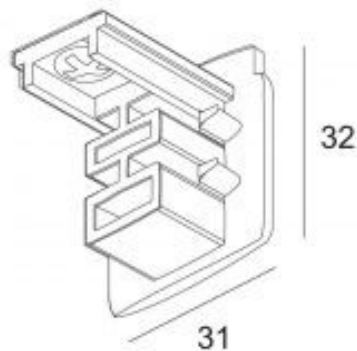

Power track IVELA 3F end cap black (LH4531)

Product code: LH4531
brand: [IVELA](#)
casing colour: black
casing material: plastic

price: €0,75+VAT
price: €0,90 including VAT

Power track IVELA 3F Inside L joint black (LH4529)

Product code: LH4529
brand: [IVELA](#)
input voltage: 230V
casing colour: black

price: €7,50+VAT
price: €9,00 including VAT