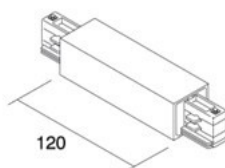

Power track IVELA 3F Central connector and straight joint black (LH4572)