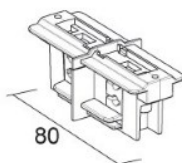

Product code: LH4865
brand: [POWERGEAR](#)
casing colour: white
certifications: CE

price: €7,50+VAT
price: €9,00 including VAT

Power track IVELA 3F continuation black (LH3543)

Product code: LH3543
brand: [IVELA](#)
input voltage: 230V
casing colour: black
casing material: plastic
working environment: indoor use

price: €5,03+VAT
price: €6,04 including VAT

Power track IVELA 3F continuation white (LH4564)

Product code: LH4564
brand: [IVELA](#)
input voltage: 230V
casing colour: white
casing material: plastic
working environment: indoor use

price: €5,03+VAT
price: €6,04 including VAT

Power track POWERGEAR 3F Coupler Black PRO-0433-B black (LH4859)

Product code: LH4859
brand: [POWERGEAR](#)
casing colour: black
certifications: CE

price: €5,03+VAT
price: €6,04 including VAT
[Download full catalogue.](#)