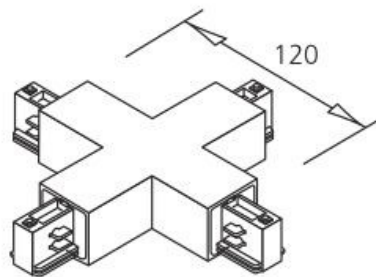

Power track IVELA 3F X joint black (LH4573)

Product code: LH4573
brand: [IVELA](#)
input voltage: 230V
casing colour: black
working environment: indoor use

price: €39,15+VAT
price: €46,98 including VAT