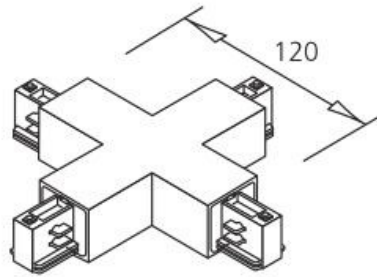

Product code: LH4573
brand: [IVELA](#)
input voltage: 230V
casing colour: black
working environment: indoor use

price: €39,15+VAT
price: €46,98 including VAT

Power track PROLUMEN FIX-POINT GA 70 white IP20 (LH4388)

Product code: LH4388
brand: [PROLUMEN](#)
input voltage: 230V
IP rating: IP20
height: 32mm
diameter: 100mm
casing colour: white
casing material: plastic
working environment: indoor use
certifications: CE,RoHS

price: €25,00+VAT
price: €30,00 including VAT