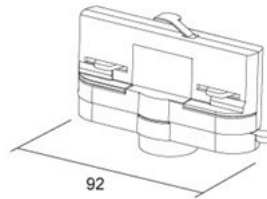

Power track IVELA 3F adapter Ivela white (LH4563)

Product code: LH4563
brand: [IVELA](#)
input voltage: 230V
casing colour: white
casing material: plastic
working environment: indoor use

price: €7,68+VAT
price: €9,22 including VAT

Power track POWERGEAR 3F Adjustable Connector PRO-M435-W white (LH4869)

Product code: LH4869
brand: [POWERGEAR](#)
casing colour: white
certifications: CE

price: €20,83+VAT
price: €25,00 including VAT