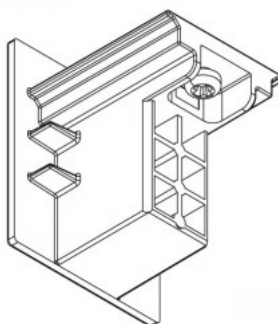

Power track POWERGEAR 3F flex PRO-0439-B black (LH4858)

Product code: LH4858
brand: [POWERGEAR](#)
casing colour: black

price: €27,20+VAT
price: €32,64 including VAT
[Download full catalogue.](#)