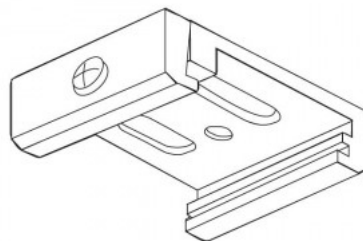

Power track IVELA 3F Outside L joint white (LH3550)

Product code: LH3550
brand: [IVELA](#)
input voltage: 230V
casing colour: white
casing material: plastic
working environment: indoor use

price: €16,32+VAT
price: €19,58 including VAT

Power track IVELA 3F Outside L joint black (LH4566)