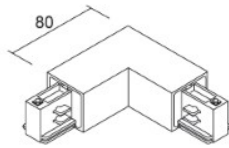

Power track IVELA 3F Inside L joint white (LH3541)

Product code: LH3541
brand: [IVELA](#)
input voltage: 230V
casing colour: white
casing material: plastic
working environment: indoor use

price: €16,32+VAT
price: €19,58 including VAT