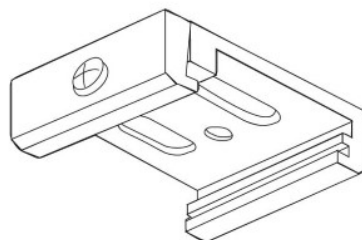

Power track IVELA 3F Central connector and straight joint white (LH3542)

Product code: LH3542
brand: [IVELA](#)
input voltage: 230V
casing colour: white
casing material: plastic
working environment: indoor use

price: €15,08+VAT
price: €18,10 including VAT