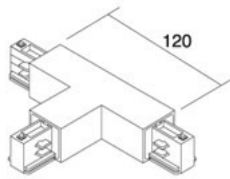

Power track IVELA 3F 1m white (LH3560)

Product code: LH3560
brand: [IVELA](#)
input voltage: 230V
height: 33mm
width: 36mm
length: 1000mm
casing colour: white
working environment: indoor use
[manufacturers homepage](#)

Product code: LH3823

brand: [IVELA](#)

input voltage: 230V

weight: 251g

casing colour: white

price: €25,14+VAT

price: €30,17 including VAT

Power track IVELA 3F Left T joint black (LH4569)