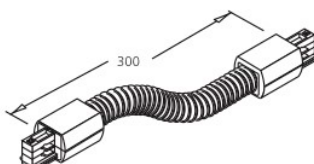

Power track IVELA 3F L flex white (LH4443)

Product code: LH4443
brand: [IVELA](#)
input voltage: 230V
casing colour: white
working environment: indoor use

price: €27,20+VAT
price: €32,64 including VAT