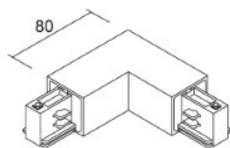

Product code: LH4566
brand: [IVELA](#)
input voltage: 230V
casing colour: black
casing material: plastic
working environment: indoor use

price: €16,32+VAT
price: €19,58 including VAT