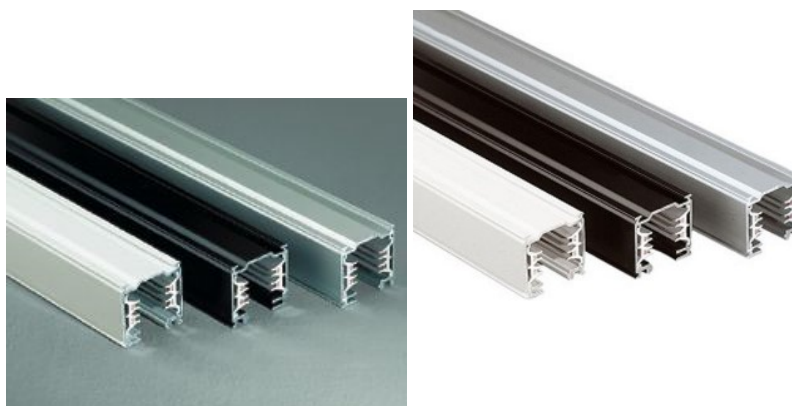

Power track IVELA 3F 2m black (LH3537)