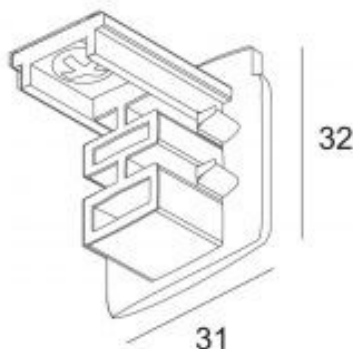

Power track POWERGEAR 3F End Cap PRO-0432-B black (LH4861)