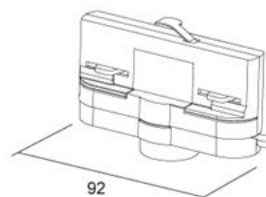

Power track IVELA 3F 3m white (LH3836)

Product code: LH3836
brand: [IVELA](#)
input voltage: 230V
height: 33mm
width: 36mm
length: 3000mm
casing colour: white
working environment: indoor use
[manufacturers homepage](#)

price: €51,77+VAT
price: €62,12 including VAT

Power track POWERGEAR 3F 3m 3-Circuits Track PRO-0430-B black (LH4871)

Product code: LH4871
brand: [POWERGEAR](#)
casing colour: black
certifications: CE

price: €51,77+VAT
price: €62,12 including VAT

Power track POWERGEAR 3F 3m 3-Circuits Track PRO-0430-W white (LH4867)

Product code: LH4867
brand: [POWERGEAR](#)
casing colour: white
certifications: CE

price: €51,77+VAT
price: €62,12 including VAT

Power track IVELA 3F adapter Ivela black (LH2942)

Product code: LH2942
brand: [IVELA](#)
input voltage: 230V
casing colour: black
casing material: plastic
working environment: indoor use

price: €7,68+VAT
price: €9,22 including VAT