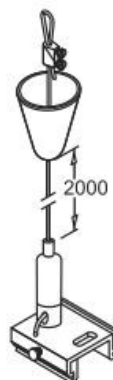

Product code: LH4573
brand: [IVELA](#)
input voltage: 230V
casing colour: black
working environment: indoor use

price: €39,15+VAT
price: €46,98 including VAT

Power track PROLUMEN FIX-POINT GA 70 white IP20 (LH4388)

Product code: LH4388
brand: [PROLUMEN](#)
input voltage: 230V
IP rating: IP20
height: 32mm
diameter: 100mm
casing colour: white
casing material: plastic
working environment: indoor use
certifications: CE,RoHS

price: €25,00+VAT
price: €30,00 including VAT

Power track PROLUMEN FIX-POINT GA 70 black IP20 (LH4576)

Product code: LH4576
brand: [PROLUMEN](#)
input voltage: 230V
IP rating: IP20
height: 32mm
diameter: 100mm
casing colour: black
casing material: plastic
working environment: indoor use
certifications: CE,RoHS

price: €25,00+VAT
price: €30,00 including VAT

Power track IVELA Suspension kit dimmable white (LH3544)

Product code: LH3544
brand: [IVELA](#)
casing colour: white
working environment: indoor use

price: €6,83+VAT
price: €8,20 including VAT
Suspension kit with steel wire mm 2000,
mm 60 plate and automatic locking
device