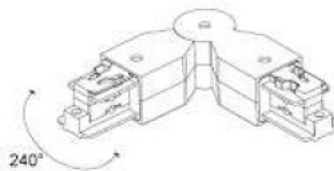

Power track IVELA 3F Ceiling kit (LH3561)

Product code: LH3561
brand: [IVELA](#)
working environment: indoor use

price: €3,15+VAT
price: €3,78 including VAT