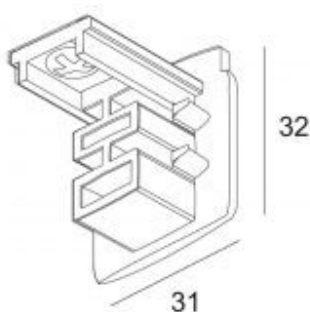

Product code: LH4572
brand: [IVELA](#)
input voltage: 230V
casing colour: black
casing material: plastic
working environment: indoor use

price: €15,08+VAT
price: €18,10 including VAT

Power track IVELA 3F continuation black (LH3543)

Product code: LH3543
brand: [IVELA](#)
input voltage: 230V
casing colour: black
casing material: plastic
working environment: indoor use

price: €5,03+VAT
price: €6,04 including VAT

Power track IVELA 3F continuation white (LH4564)

Product code: LH4564
brand: [IVELA](#)
input voltage: 230V
casing colour: white
casing material: plastic
working environment: indoor use

price: €5,03+VAT
price: €6,04 including VAT

Power track IVELA 3F end cap white (LH3549)

Product code: LH3549
brand: [IVELA](#)
casing colour: white
casing material: plastic
working environment: indoor use

price: €0,94+VAT
price: €1,13 including VAT