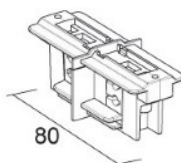

Power track IVELA 3F continuation black (LH3543)

Product code: LH3543
brand: [IVELA](#)
input voltage: 230V
casing colour: black
casing material: plastic
working environment: indoor use

price: €5,03+VAT
price: €6,04 including VAT