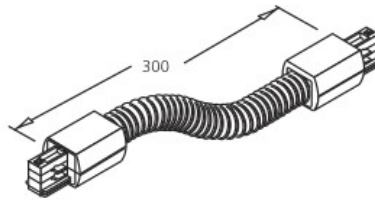

Power track IVELA 3F L flex black (LH4565)

Product code: LH4565
brand: [IVELA](#)
input voltage: 230V
casing colour: black
working environment: indoor use

price: €27,20+VAT
price: €32,64 including VAT

Power track IVELA 3F Left live-end white (LH3551)

Product code: LH3551
brand: [IVELA](#)
input voltage: 230V
casing colour: white
casing material: plastic
working environment: indoor use

price: €7,50+VAT
price: €9,00 including VAT