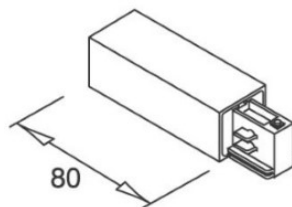

Power track IVELA 3F Inside L joint white (LH3541)

Product code: LH3541
brand: [IVELA](#)
input voltage: 230V
casing colour: white
casing material: plastic
working environment: indoor use

price: €16,32+VAT
price: €19,58 including VAT