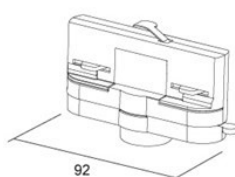

Power track IVELA 3F adapter Ivela black (LH2942)

Product code: LH2942
brand: [IVELA](#)
input voltage: 230V
casing colour: black
casing material: plastic
working environment: indoor use

price: €7,68+VAT
price: €9,22 including VAT