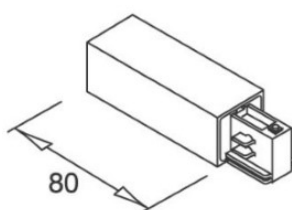

Power track IVELA 3F Right live-end black (LH4530)

Product code: LH4530
brand: [IVELA](#)
input voltage: 230V
casing colour: black

price: €7,50+VAT
price: €9,00 including VAT