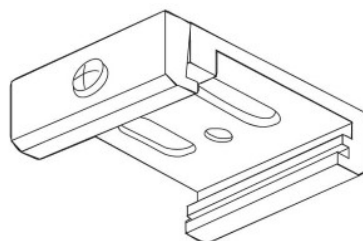

Power track IVELA 3F Central connector and straight joint white (LH3542)

Product code: LH3542
brand: [IVELA](#)
input voltage: 230V
casing colour: white
casing material: plastic
working environment: indoor use

price: €15,08+VAT
price: €18,10 including VAT