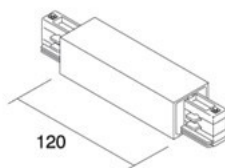

Power track IVELA 3F Central connector and straight joint black (LH4572)

Product code: LH4572
brand: [IVELA](#)
input voltage: 230V
casing colour: black
casing material: plastic
working environment: indoor use

price: €15,08+VAT
price: €18,10 including VAT

Power track POWERGEAR 3F Connector Left PRO-0431L-B black (LH4860)

Product code: LH4860
brand: [POWERGEAR](#)
casing colour: black

price: €7,50+VAT
price: €9,00 including VAT
[Download full catalogue.](#)