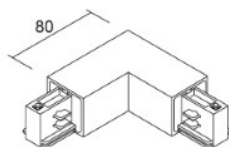

Power track IVELA 3F Inside L joint black (LH4567)

Product code: LH4567
brand: [IVELA](#)
input voltage: 230V
casing colour: black
casing material: plastic
working environment: indoor use

price: €16,32+VAT
price: €19,58 including VAT