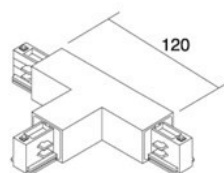

Power track IVELA 3F Left T joint black (LH4569)

Product code: LH4569
brand: [IVELA](#)
input voltage: 230V
weight: 251g
casing colour: black

price: €25,14+VAT
price: €30,17 including VAT