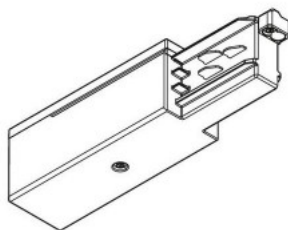

Product code: LH4865
brand: [POWERGEAR](#)
casing colour: white
certifications: CE

price: €7,50+VAT
price: €9,00 including VAT

Power track IVELA 3F continuation black (LH3543)

Product code: LH3543
brand: [IVELA](#)
input voltage: 230V
casing colour: black
casing material: plastic
working environment: indoor use

price: €5,03+VAT
price: €6,04 including VAT