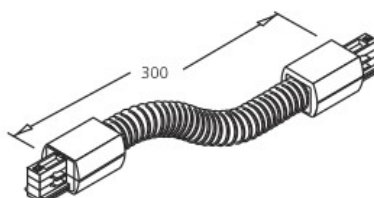

Power track IVELA 3F L flex black (LH4565)

Product code: LH4565
brand: [IVELA](#)
input voltage: 230V
casing colour: black
working environment: indoor use

price: €27,20+VAT
price: €32,64 including VAT

Power track IVELA 3F Left live-end white (LH3551)

Product code: LH3551
brand: [IVELA](#)
input voltage: 230V
casing colour: white
casing material: plastic
working environment: indoor use

price: €7,50+VAT
price: €9,00 including VAT