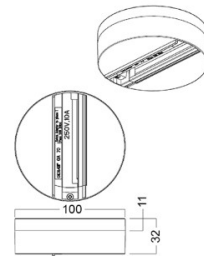

Power track PROLUMEN FIX-POINT GA 70 black IP20 (LH4576)

Product code: LH4576
brand: [PROLUMEN](#)
input voltage: 230V
IP rating: IP20
height: 32mm
diameter: 100mm
casing colour: black
casing material: plastic
working environment: indoor use
certifications: CE,RoHS

price: €25,00+VAT
price: €30,00 including VAT