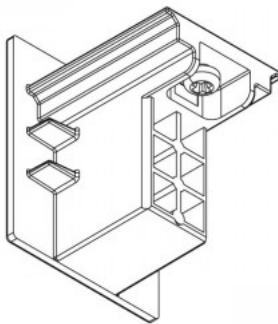

Product code: LH4861
brand: [POWERGEAR](#)
casing colour: black

price: €0,94+VAT
price: €1,13 including VAT
[Download full catalogue.](#)

Power track POWERGEAR 3F End Cap PRO-0432-W white (LH4866)

Product code: LH4866
brand: [POWERGEAR](#)
casing colour: white
certifications: CE

price: €0,94+VAT
price: €1,13 including VAT