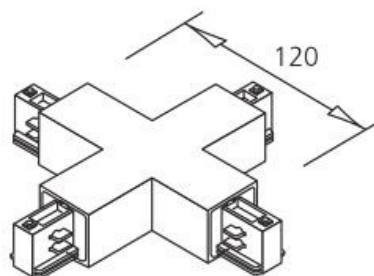

Power track IVELA 3F X joint black (LH4573)