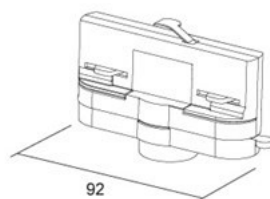

Power track IVELA 3F adapter Ivela white (LH4563)

Product code: LH4563
brand: [IVELA](#)
input voltage: 230V
casing colour: white
casing material: plastic
working environment: indoor use

price: €7,68+VAT
price: €9,22 including VAT

Power track IVELA 3F Ceiling kit (LH3561)

Product code: LH3561
brand: [IVELA](#)
working environment: indoor use

price: €3,15+VAT
price: €3,78 including VAT