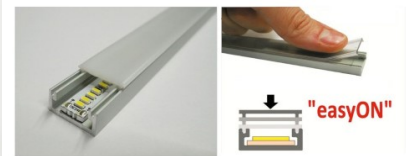

Aluminium profile LUMINES Type C 2m silvery (LH4517)

Product code: LH4517
brand: [LUMINES](#)
height: 16,6mm
width: 11,3mm
length: 2020mm
casing colour: silvery
casing material: aluminum
[catalogue](#)

price: €7,52+VAT
price: €9,02 including VAT
Price without cover!