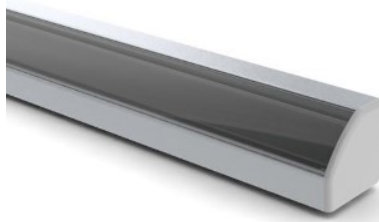

Aluminium profile ALU 45 3m (LH3156)

Product code: LH3156
length: 3000mm
casing material: aluminum
polish: mat

price: €55,42+VAT
price: €66,50 including VAT
Price without cover!

Aluminium profile ALU 45° 2m (LH3070)

Product code: LH3070
length: 2000mm
casing material: aluminum
polish: mat

price: €78,00+VAT
price: €93,60 including VAT
Price without cover!

Aluminium profile ALU BASEBOARD base (LH4231)

Product code: LH4231
height: 101mm
width: 12,5mm
length: 2000mm
casing material: aluminum
polish: mat

price: €46,67+VAT
price: €56,00 including VAT

Aluminium profile LUZ NEGRA Sofia 2m silvery (LH3341)

Product code: LH3341
brand: [LUZ NEGRA](#)
height: 19mm
width: 19mm
length: 2000mm
casing colour: silvery
casing material: aluminum
polish: mat
[catalogue](#)

price: €15,42+VAT
price: €18,50 including VAT
Price without cover!

Aluminium profile LUMINES Type C 2m silvery (LH4517)

Product code: LH4517
brand: [LUMINES](#)
height: 16,6mm
width: 11,3mm
length: 2020mm
casing colour: silvery
casing material: aluminum
[catalogue](#)