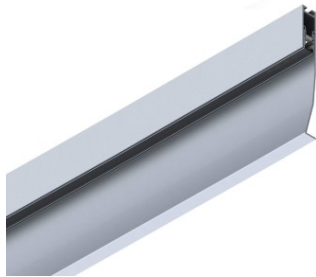

Product code: LH3070
length: 2000mm
casing material: aluminum
polish: mat

price: €78,00+VAT
price: €93,60 including VAT
Price without cover!

Aluminium profile ALU BASEBOARD base (LH4231)

Product code: LH4231
height: 101mm
width: 12,5mm
length: 2000mm
casing material: aluminum
polish: mat

price: €46,67+VAT
price: €56,00 including VAT

Aluminium profile LUZ NEGRA Sofia 2m silvery (LH3341)

Product code: LH3341
brand: [LUZ NEGRA](#)
height: 19mm
width: 19mm
length: 2000mm
casing colour: silvery
casing material: aluminum
polish: mat
[catalogue](#)

price: €15,42+VAT
price: €18,50 including VAT
Price without cover!

Aluminium profile LUMINES Type C 2m silvery (LH4517)

Product code: LH4517
brand: [LUMINES](#)
height: 16,6mm
width: 11,3mm
length: 2020mm
casing colour: silvery
casing material: aluminum
[catalogue](#)

price: €7,52+VAT
price: €9,02 including VAT
Price without cover!

Aluminium profile LUMINES Type E 2m silvery (LH4533)

Product code: LH4533
brand: [LUMINES](#)
height: 12,2mm
width: 19,8mm
length: 2020mm
casing colour: silvery
casing material: aluminum
[catalogue](#)