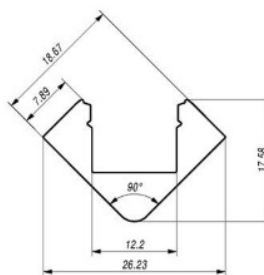

Product code: LH3070
length: 2000mm
casing material: aluminum
polish: mat

price: €78,00+VAT
price: €93,60 including VAT
Price without cover!

Aluminium profile ALU BASEBOARD base (LH4231)

Product code: LH4231
height: 101mm
width: 12,5mm
length: 2000mm
casing material: aluminum
polish: mat

price: €46,67+VAT
price: €56,00 including VAT

Aluminium profile LUZ NEGRA Sofia 2m silvery (LH3341)

Product code: LH3341
brand: [LUZ NEGRA](#)
height: 19mm
width: 19mm
length: 2000mm
casing colour: silvery
casing material: aluminum
polish: mat
[catalogue](#)

price: €15,42+VAT
price: €18,50 including VAT
Price without cover!

Aluminium profile LUMINES Type C 2m silvery (LH4517)

Product code: LH4517
brand: [LUMINES](#)
height: 16,6mm
width: 11,3mm
length: 2020mm
casing colour: silvery
casing material: aluminum
[catalogue](#)

price: €6,20+VAT
price: €7,44 including VAT
Price without cover!

Aluminium profile LUMINES Type F 2m silvery (LH4534)

Product code: LH4534
brand: [LUMINES](#)
height: 10,2mm
width: 16,6mm
length: 2020mm
casing colour: silvery
casing material: aluminum
[catalogue](#)