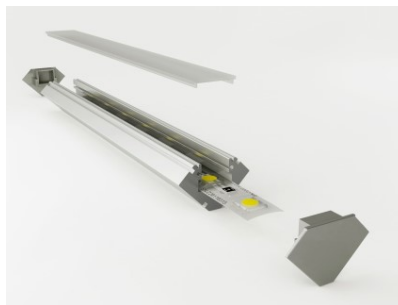

Product code: LH3070
length: 2000mm
casing material: aluminum
polish: mat

price: €78,00+VAT
price: €93,60 including VAT
Price without cover!

Aluminium profile ALU BASEBOARD base (LH4231)

Product code: LH4231
height: 101mm
width: 12,5mm
length: 2000mm
casing material: aluminum
polish: mat

price: €46,67+VAT
price: €56,00 including VAT

Aluminium profile LUZ NEGRA Sofia 2m silvery (LH3341)

Product code: LH3341
brand: [LUZ NEGRA](#)
height: 19mm
width: 19mm
length: 2000mm
casing colour: silvery
casing material: aluminum
polish: mat
[catalogue](#)

price: €15,42+VAT
price: €18,50 including VAT
Price without cover!

Aluminium profile LUMINES Type C 2m silvery (LH4517)

Product code: LH4517
brand: [LUMINES](#)
height: 16,6mm
width: 11,3mm
length: 2020mm
casing colour: silvery
casing material: aluminum
[catalogue](#)

price: €7,52+VAT
price: €9,02 including VAT
Price without cover!

Aluminium profile LUMINES Type E 2m silvery (LH4533)

Product code: LH4533
brand: [LUMINES](#)
height: 12,2mm
width: 19,8mm
length: 2020mm
casing colour: silvery
casing material: aluminum
[catalogue](#)