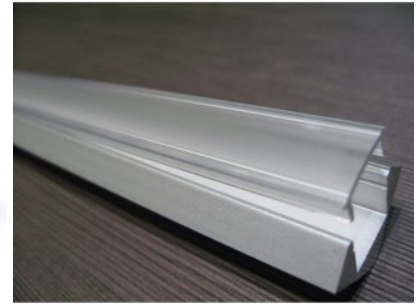

Aluminium profile ALU 45 3m (LH3156)

Product code: LH3156
length: 3000mm
casing material: aluminum
polish: mat

price: €55,42+VAT
price: €66,50 including VAT
Price without cover!

Aluminium profile ALU 45° 2m (LH3070)

Product code: LH3070
length: 2000mm
casing material: aluminum
polish: mat

price: €78,00+VAT
price: €93,60 including VAT
Price without cover!

Aluminium profile ALU BASEBOARD base (LH4231)

Product code: LH4231
height: 101mm
width: 12,5mm
length: 2000mm
casing material: aluminum
polish: mat

price: €46,67+VAT
price: €56,00 including VAT

Aluminium profile LUZ NEGRA Sofia 2m silvery (LH3341)

Product code: LH3341
brand: [LUZ NEGRA](#)
height: 19mm
width: 19mm
length: 2000mm
casing colour: silvery
casing material: aluminum
polish: mat
[catalogue](#)

price: €15,42+VAT
price: €18,50 including VAT
Price without cover!

Aluminium profile LUMINES Type C 2m silvery (LH4517)

Product code: LH4517
brand: [LUMINES](#)
height: 16,6mm
width: 11,3mm
length: 2020mm
casing colour: silvery
casing material: aluminum
[catalogue](#)