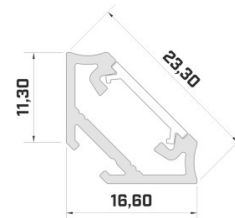

price: €46,67+VAT
price: €56,00 including VAT

Aluminium profile LUZ NEGRA Sofia 2m silvery (LH3341)

Product code: LH3341
brand: [LUZ NEGRA](#)
height: 19mm
width: 19mm
length: 2000mm
casing colour: silvery
casing material: aluminum
polish: mat
[catalogue](#)

price: €15,42+VAT
price: €18,50 including VAT
Price without cover!

Aluminium profile LUMINES Type C 2m silvery (LH4517)

Product code: LH4517
brand: [LUMINES](#)
height: 16,6mm
width: 11,3mm
length: 2020mm
casing colour: silvery
casing material: aluminum
[catalogue](#)

price: €7,52+VAT
price: €9,02 including VAT
Price without cover!

Aluminium profile LUMINES Type E 2m silvery (LH4533)

Product code: LH4533
brand: [LUMINES](#)
height: 12,2mm
width: 19,8mm
length: 2020mm
casing colour: silvery
casing material: aluminum
[catalogue](#)

price: €6,20+VAT
price: €7,44 including VAT
Price without cover!

Aluminium profile LUMINES Type F 2m silvery (LH4534)

Product code: LH4534
brand: [LUMINES](#)
height: 10,2mm
width: 16,6mm
length: 2020mm
casing colour: silvery
casing material: aluminum
[catalogue](#)