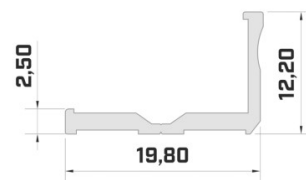

price: €46,67+VAT
price: €56,00 including VAT

Aluminium profile LUZ NEGRA Sofia 2m silvery (LH3341)

Product code: LH3341
brand: [LUZ NEGRA](#)
height: 19mm
width: 19mm
length: 2000mm
casing colour: silvery
casing material: aluminum
polish: mat
[catalogue](#)

price: €15,42+VAT
price: €18,50 including VAT
Price without cover!

Aluminium profile LUMINES Type C 2m silvery (LH4517)

Product code: LH4517
brand: [LUMINES](#)
height: 16,6mm
width: 11,3mm
length: 2020mm
casing colour: silvery
casing material: aluminum
[catalogue](#)

price: €7,52+VAT
price: €9,02 including VAT
Price without cover!

Aluminium profile LUMINES Type E 2m silvery (LH4533)

Product code: LH4533
brand: [LUMINES](#)
height: 12,2mm
width: 19,8mm
length: 2020mm
casing colour: silvery
casing material: aluminum
[catalogue](#)

price: €6,20+VAT
price: €7,44 including VAT
Price without cover!

Aluminium profile LUMINES Type F 2m silvery (LH4534)

Product code: LH4534
brand: [LUMINES](#)
height: 10,2mm
width: 16,6mm
length: 2020mm
casing colour: silvery
casing material: aluminum
[catalogue](#)