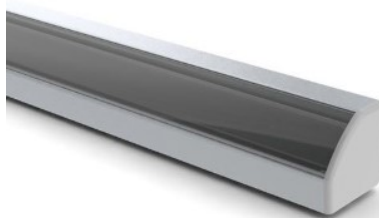

Aluminium profile ALU 45 3m (LH3156)

Product code: LH3156
length: 3000mm
casing material: aluminum
polish: mat

price: €55,42+VAT
price: €66,50 including VAT
Price without cover!

Aluminium profile ALU 45° 2m (LH3070)

Product code: LH3070
length: 2000mm
casing material: aluminum
polish: mat

price: €78,00+VAT
price: €93,60 including VAT
Price without cover!

Aluminium profile ALU BASEBOARD base (LH4231)

Product code: LH4231
height: 101mm
width: 12,5mm
length: 2000mm
casing material: aluminum
polish: mat

price: €46,67+VAT
price: €56,00 including VAT

Aluminium profile LUZ NEGRA Sofia 2m silvery (LH3341)

Product code: LH3341
brand: [LUZ NEGRA](#)
height: 19mm
width: 19mm
length: 2000mm
casing colour: silvery
casing material: aluminum
polish: mat
[catalogue](#)

price: €15,42+VAT
price: €18,50 including VAT
Price without cover!

Aluminium profile LUMINES Type C 2m silvery (LH4517)

Product code: LH4517
brand: [LUMINES](#)
height: 16,6mm
width: 11,3mm
length: 2020mm
casing colour: silvery
casing material: aluminum
[catalogue](#)