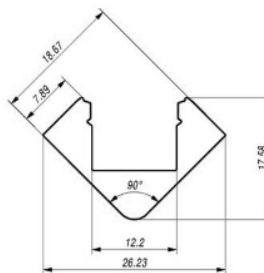

Aluminium profile ALU 45 3m (LH3156)

Product code: LH3156
length: 3000mm
casing material: aluminum
polish: mat

price: €55,42+VAT
price: €66,50 including VAT
Price without cover!