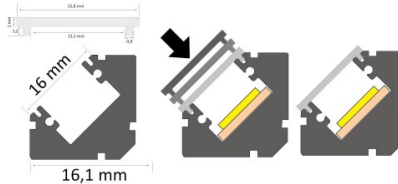

Product code: LH3070
length: 2000mm
casing material: aluminum
polish: mat

price: €78,00+VAT
price: €93,60 including VAT
Price without cover!

Aluminium profile ALU BASEBOARD base (LH4231)

Product code: LH4231
height: 101mm
width: 12,5mm
length: 2000mm
casing material: aluminum
polish: mat

price: €46,67+VAT
price: €56,00 including VAT

Aluminium profile LUZ NEGRA Sofia 2m silvery (LH3341)

Product code: LH3341
brand: [LUZ NEGRA](#)
height: 19mm
width: 19mm
length: 2000mm
casing colour: silvery
casing material: aluminum
polish: mat
[catalogue](#)

price: €15,42+VAT
price: €18,50 including VAT
Price without cover!

Aluminium profile LUMINES Type C 2m silvery (LH4517)

Product code: LH4517
brand: [LUMINES](#)
height: 16,6mm
width: 11,3mm
length: 2020mm
casing colour: silvery
casing material: aluminum
[catalogue](#)

price: €7,52+VAT
price: €9,02 including VAT
Price without cover!

Aluminium profile LUMINES Type E 2m silvery (LH4533)

Product code: LH4533
brand: [LUMINES](#)
height: 12,2mm
width: 19,8mm
length: 2020mm
casing colour: silvery
casing material: aluminum
[catalogue](#)