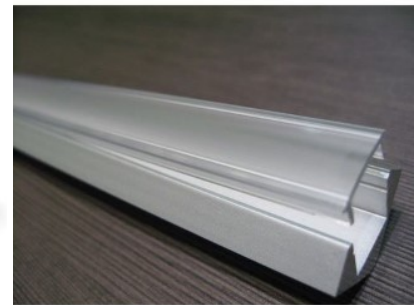

Aluminium profile ALU 45 3m (LH3156)

Product code: LH3156
length: 3000mm
casing material: aluminum
polish: mat

price: €55,42+VAT
price: €66,50 including VAT
Price without cover!

Aluminium profile ALU 45° 2m (LH3070)

Product code: LH3070
length: 2000mm
casing material: aluminum
polish: mat

price: €78,00+VAT
price: €93,60 including VAT
Price without cover!

Aluminium profile ALU BASEBOARD base (LH4231)

Product code: LH4231
height: 101mm
width: 12,5mm
length: 2000mm
casing material: aluminum
polish: mat

price: €46,67+VAT
price: €56,00 including VAT

Aluminium profile LUZ NEGRA Sofia 2m silvery (LH3341)

Product code: LH3341
brand: [LUZ NEGRA](#)
height: 19mm
width: 19mm
length: 2000mm
casing colour: silvery
casing material: aluminum
polish: mat
[catalogue](#)

price: €15,42+VAT
price: €18,50 including VAT
Price without cover!

Aluminium profile LUMINES Type C 2m silvery (LH4517)

Product code: LH4517
brand: [LUMINES](#)
height: 16,6mm
width: 11,3mm
length: 2020mm
casing colour: silvery
casing material: aluminum
[catalogue](#)