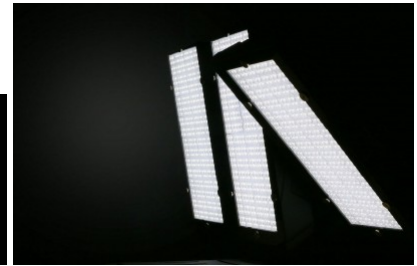

Optic 30°, 45°, 60°

LED floodlight PROLUMEN X 400W 56000lm IP65 (14457)

Product code: 14457
 brand: [PROLUMEN](#)
 input voltage: 230V
 power: 400W
 luminous flux: 56000lumens
 luminaire efficacy: 140lm/W
 light source: [NICHIA LED](#)
 CRI: 80
 IP rating: IP65
 certifications: CE, ROHS, ENEC
 energy class: A+
 warranty: 5 years

Beam angel for option: 15°, 65°x120°, 30°, 30°x60°, 65°x120°

LED floodlight PROLUMEN X Stadium F6 black 300W 39000lm cold white 5000K (14632)

Product code: 14632
 brand: [PROLUMEN](#)
 input voltage: 230V
 power: 300W
 luminous flux: 39000lumens
 luminaire efficacy: 130lm/W
 colour temperature (CCT): 5000K
 light source: [NICHIA LED](#)
 CRI: 80
 service life of LED: 50000h
 height: 173mm
 width: 288mm
 length: 525mm
 casing colour: black
 casing material: Die-cast aluminum + Tempered Glass
 power supply unit: [MEAN WELL](#)
 working environment: outdoor use
 certifications: CE, ROHS, ENEC
 energy class: A+
 warranty: 5 years

Beam angel for option: 15°, 65°x120°, 30°, 30°x60°, 65°x120°

LED floodlight PROLUMEN X Stadium F6 black 600W 78084lm cold white 5000K (14647)

Product code: 14647
brand: [PROLUMEN](#)
input voltage: 230V
power: 600W
luminous flux: 78084lumens
luminaire efficacy: 130lm/W
colour temperature (CCT): 5000K
light source: [NICHIA LED](#)
CRI: 80
height: 401mm
width: 598mm
length: 564mm
casing colour: black
casing material: Die-cast aluminum + Tempered Glass
power supply unit: [MEAN WELL](#)
working environment: outdoor use
certifications: CE, ROHS, ENEC
energy class: A+
warranty: 5 years