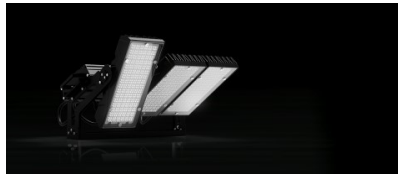

Optic 30°, 45°, 60°

LED floodlight PROLUMEN X 400W 56000lm IP65 (LH4457)

Product code: LH4457
brand: [PROLUMEN](#)
input voltage: 230V
power: 400W
luminous flux: 56000lumens
luminaire efficacy: 140lm/W
light source: [NICHIA LED](#)
CRI: 80
IP rating: IP65
certifications: CE, ROHS, ENEC
energy class: A+
warranty: 5 years

10KV Surge Protection, Standard with
10kV for protection in areas prone to
surges.

LED floodlight PROLUMEN X Stadium F6 black 900W 117000lm cold white 5000K (LH4458)

Product code: LH4458
brand: [PROLUMEN](#)
input voltage: 230V
power: 900W
luminous flux: 117000lumens
luminaire efficacy: 130lm/W
colour temperature (CCT): 5000K
light source: [NICHIA LED](#)
CRI: 80
height: 401mm
width: 598mm
length: 792mm
casing colour: black
casing material: Die-cast aluminum +
Tempered Glass
working environment: outdoor use
certifications: CE, ROHS, ENEC
energy class: A+
warranty: 5 years

Beam angel for option: 15°, 65°x120°,
30°, 30°x60°, 65°x120°

LED floodlight PROLUMEN X Stadium F6 black 300W 39000lm cold white 5000K (LH4632)

Product code: LH4632
brand: [PROLUMEN](#)
input voltage: 230V
power: 300W
luminous flux: 39000lumens
luminaire efficacy: 130lm/W
colour temperature (CCT): 5000K
light source: [NICHIA LED](#)
CRI: 80
service life of LED: 50000h
height: 173mm
width: 288mm
length: 525mm
casing colour: black
casing material: Die-cast aluminum +
Tempered Glass
power supply unit: [MEAN WELL](#)
working environment: outdoor use
certifications: CE, ROHS, ENEC
energy class: A+
warranty: 5 years