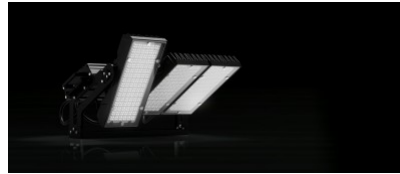

10KV Surge Protection, Standard with 10kV for protection in areas prone to surges.

LED floodlight PROLUMEN X Stadium F6 black 900W 117000lm cold white 5000K (14458)

Product code: 14458
 brand: [PROLUMEN](#)
 input voltage: 230V
 power: 900W
 luminous flux: 117000lumens
 luminaire efficacy: 130lm/W
 colour temperature (CCT): 5000K
 light source: [NICHIA LED](#)
 CRI: 80
 height: 401mm
 width: 598mm
 length: 792mm
 casing colour: black
 casing material: Die-cast aluminum + Tempered Glass
 working environment: outdoor use
 certifications: CE, ROHS, ENEC
 energy class: A+
 warranty: 5 years

Beam angel for option: 15°, 65°x120°, 30°, 30°x60°, 65°x120°

LED floodlight PROLUMEN X Stadium F6 black 300W 39000lm cold white 5000K (14632)

Product code: 14632
 brand: [PROLUMEN](#)
 input voltage: 230V
 power: 300W
 luminous flux: 39000lumens
 luminaire efficacy: 130lm/W
 colour temperature (CCT): 5000K
 light source: [NICHIA LED](#)
 CRI: 80
 service life of LED: 50000h
 height: 173mm
 width: 288mm
 length: 525mm
 casing colour: black
 casing material: Die-cast aluminum + Tempered Glass
 power supply unit: [MEAN WELL](#)
 working environment: outdoor use
 certifications: CE, ROHS, ENEC
 energy class: A+
 warranty: 5 years

Beam angel for option: 15°, 65°x120°, 30°, 30°x60°, 65°x120°

LED floodlight PROLUMEN X Stadium F6 black 600W 78084lm cold white 5000K (14647)

Product code: 14647
brand: [PROLUMEN](#)
input voltage: 230V
power: 600W
luminous flux: 78084lumens
luminaire efficacy: 130lm/W
colour temperature (CCT): 5000K
light source: [NICHIA LED](#)
CRI: 80
height: 401mm
width: 598mm
length: 564mm
casing colour: black
casing material: Die-cast aluminum + Tempered Glass
power supply unit: [MEAN WELL](#)
working environment: outdoor use
certifications: CE, ROHS, ENEC
energy class: A+
warranty: 5 years