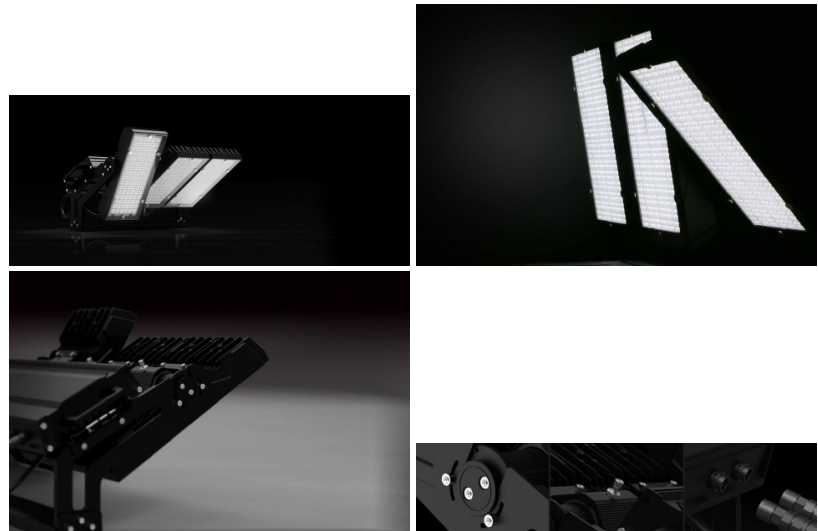

Optic 30°, 45°, 60°

LED floodlight PROLUMEN X 400W 56000lm IP65 (14457)

Product code: 14457
 brand: [PROLUMEN](#)
 input voltage: 230V
 power: 400W
 luminous flux: 56000lumens
 luminaire efficacy: 140lm/W
 light source: [NICHIA LED](#)
 CRI: 80
 IP rating: IP65
 certifications: CE, ROHS, ENEC
 energy class: A+
 warranty: 5 years

10KV Surge Protection, Standard with 10kV for protection in areas prone to surges.

LED floodlight PROLUMEN X Stadium F6 black 900W 117000lm cold white 5000K (14458)

Product code: 14458
 brand: [PROLUMEN](#)
 input voltage: 230V
 power: 900W
 luminous flux: 117000lumens
 luminaire efficacy: 130lm/W
 colour temperature (CCT): 5000K
 light source: [NICHIA LED](#)
 CRI: 80
 height: 401mm
 width: 598mm
 length: 792mm
 casing colour: black
 casing material: Die-cast aluminum + Tempered Glass
 working environment: outdoor use
 certifications: CE, ROHS, ENEC
 energy class: A+
 warranty: 5 years

Beam angel for option: 15°, 65°x120°, 30°, 30°x60°, 65°x120°

LED floodlight PROLUMEN X Stadium F6 black 300W 39000lm cold white 5000K (14632)

Product code: 14632
 brand: [PROLUMEN](#)
 input voltage: 230V
 power: 300W
 luminous flux: 39000lumens
 luminaire efficacy: 130lm/W
 colour temperature (CCT): 5000K
 light source: [NICHIA LED](#)
 CRI: 80
 service life of LED: 50000h
 height: 173mm
 width: 288mm
 length: 525mm
 casing colour: black
 casing material: Die-cast aluminum + Tempered Glass
 power supply unit: [MEAN WELL](#)
 working environment: outdoor use
 certifications: CE, ROHS, ENEC
 energy class: A+
 warranty: 5 years