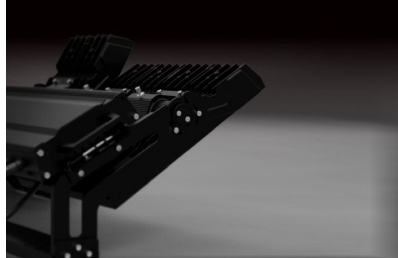

Optic 30°, 45°, 60°

LED floodlight PROLUMEN X 400W 56000lm IP65 (LH4457)

Product code: LH4457
brand: [PROLUMEN](#)
input voltage: 230V
power: 400W
luminous flux: 56000lumens
luminaire efficacy: 140lm/W
light source: [NICHIA LED](#)
CRI: 80
IP rating: IP65
certifications: CE, ROHS, ENEC
energy class: A+
warranty: 5 years

10KV Surge Protection, Standard with
10kV for protection in areas prone to
surges.

LED floodlight PROLUMEN X Stadium F6 black 900W 117000lm cold white 5000K (LH4458)

Product code: LH4458
brand: [PROLUMEN](#)
input voltage: 230V
power: 900W
luminous flux: 117000lumens
luminaire efficacy: 130lm/W
colour temperature (CCT): 5000K
light source: [NICHIA LED](#)
CRI: 80
height: 401mm
width: 598mm
length: 792mm
casing colour: black
casing material: Die-cast aluminum +
Tempered Glass
working environment: outdoor use
certifications: CE, ROHS, ENEC
energy class: A+
warranty: 5 years

Beam angel for option: 15°, 65°x120°,
30°, 30°x60°, 65°x120°

LED floodlight PROLUMEN X Stadium F6 black 300W 39000lm cold white 5000K (LH4632)

Product code: LH4632
brand: [PROLUMEN](#)
input voltage: 230V
power: 300W
luminous flux: 39000lumens
luminaire efficacy: 130lm/W
colour temperature (CCT): 5000K
light source: [NICHIA LED](#)
CRI: 80
service life of LED: 50000h
height: 173mm
width: 288mm
length: 525mm
casing colour: black
casing material: Die-cast aluminum +
Tempered Glass
power supply unit: [MEAN WELL](#)
working environment: outdoor use
certifications: CE, ROHS, ENEC
energy class: A+
warranty: 5 years