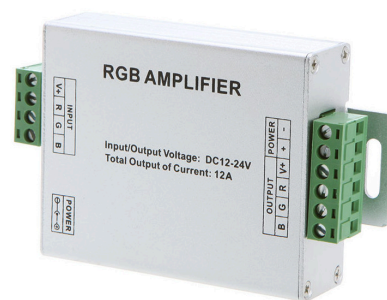

LED HOUSE

enlightening
spaces®

Signal amplifier 3x4A 12-24V 288W IP20

Product code 12669

Supply voltage	12-24V
Output	288W
Rated current	12A
Protection class	IP20
Length	105.0mm
Width	64.0mm
Height	24.0mm
Weight	100g
Casing material	aluminum
Work environment	indoor use
Certificates	CE