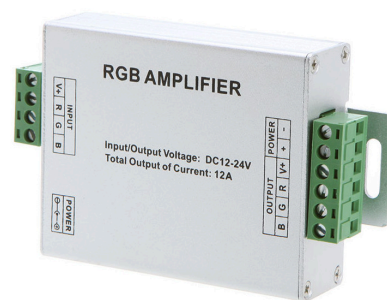

## Signal amplifier 3x4A 12-24V 288W IP20

Product code 12669

Supply voltage	12-24V
Output	288W
Maximum output	288W
Rated current	12A
Protection class	IP20
Length	105.0mm
Width	64.0mm
Height	24.0mm
Weight	100 g
Casing material	aluminium
Work environment	indoor use
Certificates	CE