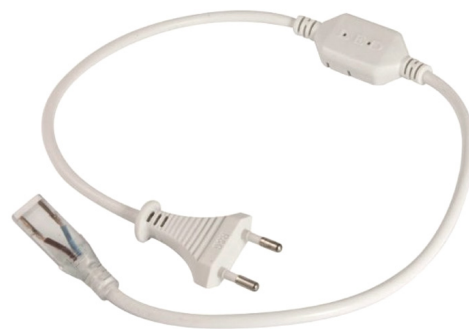

**LED
HOUSE**
enlightening
spaces®

Power cable 230V converter for LED stripe. 230V IP20

Product code 13461

Supply voltage 230V

Protection class IP20