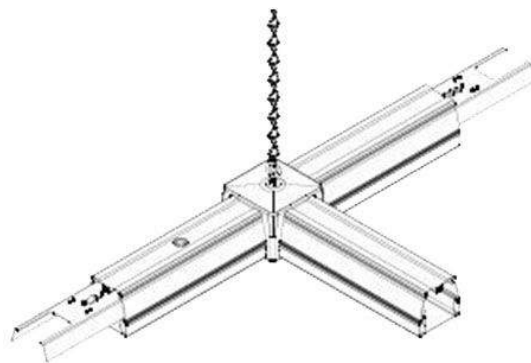

**LED
HOUSE**
enlightening
spaces®

Power track Corner T white 230V IP20

Product code 13661

Warranty 5 years

Supply voltage 230V

Protection class IP20

Casing colour white