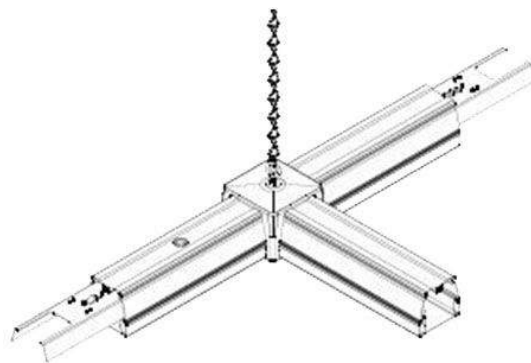

**LED  
HOUSE**  
enlightening  
spaces®

**Power track Corner T white 230V IP20**

Product code 13661

Warranty 5 years

Supply voltage 230V

Protection class IP20

Casing colour white