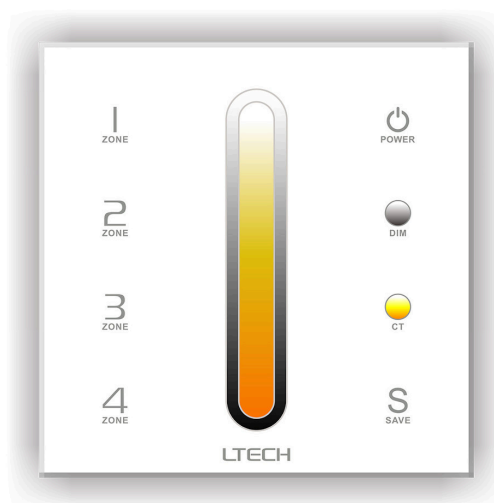

## Control panel LTECH DX6 4 zone, 2.4GHz + DMX512 white 230V

Product code 13705

Brand	LTECH
Supply voltage	230V
Length	86.0mm
Width	86.0mm
Height	36.0mm
Weight	225g
Casing colour	white
Operation temperature	-20°C~60°C
Certificates	CE, RoHS