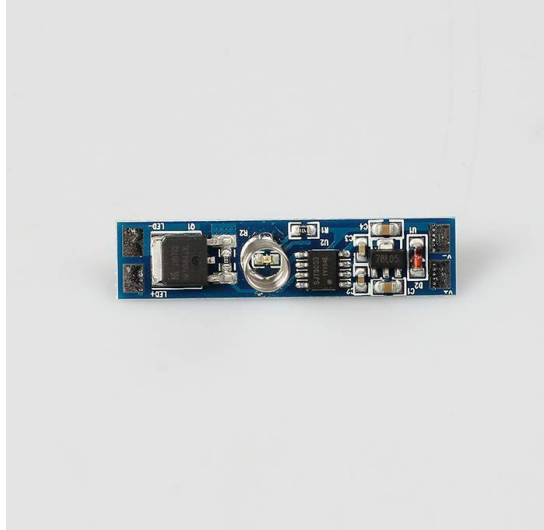

LED HOUSE

enlightening
spaces®

Switch ON OFF + DIM 12-24V IP20 PUSH

Product code 13880

Power: 96W for 12V, or 192W for 24V.

Quick touch: switch ON/OFF.

Long touch: dimming.

Warranty	2 years
Supply voltage	12-24V
Dimmable	PUSH
Rated current	5A
Protection class	IP20
Length	56.0mm
Width	10.0mm
Height	9.0mm