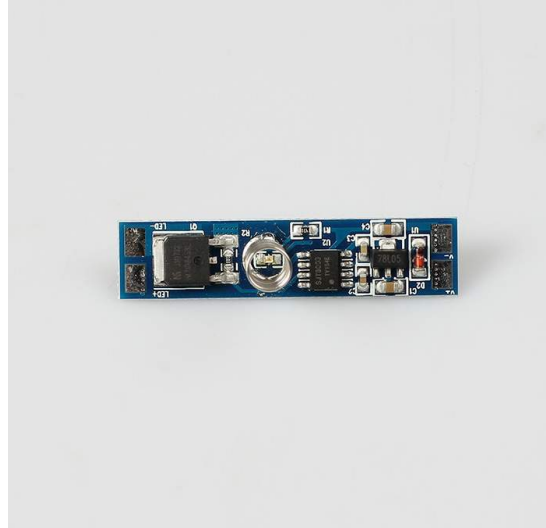

LED HOUSE

enlightening
spaces®

Switch ON OFF + DIM 12-24V IP20 PUSH

Product code 13880

Power: 96W for 12V, or 192W for 24V.

Quick touch: switch ON/OFF.

Long touch: dimming.

Warranty	2 years
Supply voltage	12-24V
Dimmable	PUSH
Rated current	5A
Protection class	IP20
Length	56.0mm
Width	10.0mm
Height	9.0mm