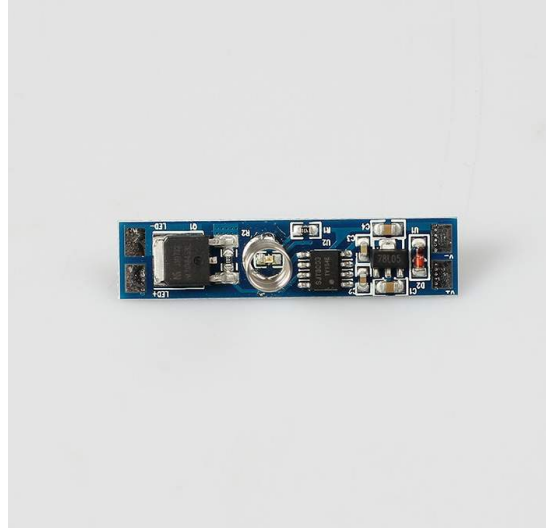

LED HOUSE

enlightening
spaces®

Switch ON OFF + DIM 12-24V IP20

Product code 13880

Power: 96W for 12V, or 192W for 24V.

Quick touch: switch ON/OFF.

Long touch: dimming.

Warranty 2 years

Supply voltage 12-24V

Dimmable PUSH

Rated current 5A

Protection class IP20

Length 56.0mm

Width 10.0mm

Height 9.0mm