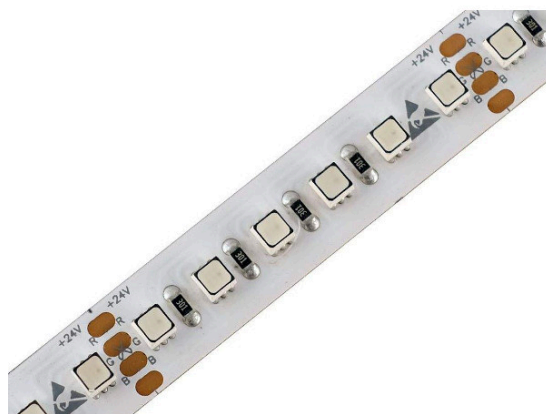

REVAL BULB

LED strip REVAL BULB 120LED 1m 24V 28.8W 1040lm 120° IP20 RGB

Product code 13966

REVAL BULB 3535 [LED strip](#) for creating ambiance in dry indoor spaces!

LED diodes have a long lifespan compared to other light sources, reducing maintenance costs and frequent bulb changes.

This LED strip adds RGB (red, green, blue) light to the room, making it the perfect tool for creating light effects!

The specified price is per meter of the strip.

Correlated colour temperature	RGB RGB
Luminous flux	1040lumens
Luminaire's efficiency lm79	36lm/W
Warranty	5 years
Led chip	SMD3535
Brand	REVAL BULB
Supply voltage	24V
Output	28.8W
Lens angle	120°
Sdcm - macadam ellipses	3
Protection class	IP20
Lifespan	50000h
Length	1000.0mm
Width	12.0mm
Height	3.4mm
Minimum length	50.0mm
Certificates	CE, RoHS
Eprel	1254602
Energy class	