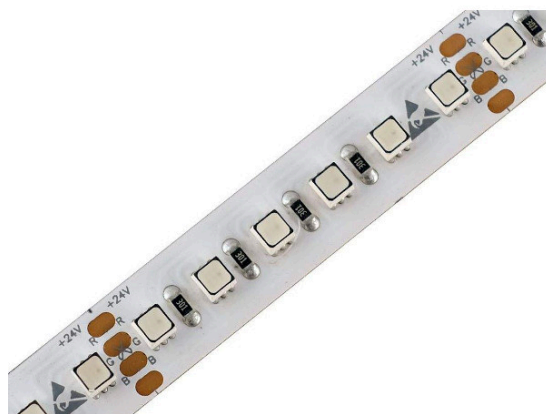

REVAL BULB

LED strip REVAL BULB 3535 120LED 1m 24V 28.8W 1040lm 120° IP20 RGB
Product code 13966

Warranty	5 years
Brand	REVAL BULB
Supply voltage	24V
Output	28.8W
Luminous flux	1040lumens
Luminaire's efficiency	36lm/W
Energy class	
Correlated colour temperature (cct)	RGB RGB
Lens angle	120°
Sdcm - macadam ellipses	3
Protection class	IP20
Lifespan	50000h
Length	1000.0mm
Width	12.0mm
Height	3.4mm
Minimum length	50.0mm
Certificates	CE, RoHS
Eprel	1254602