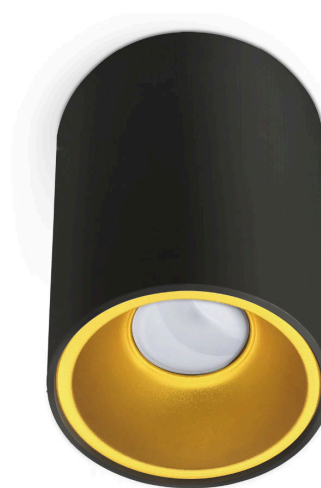

## Luminaire frame KIVI black / golden round 230V GU10 IP20

Product code 14134

Striking surface-mounted [ceiling light](#). Suitable for illuminating various indoor spaces.

LED bulb is not included in the package!  
Can be installed on both walls and ceilings.

Illuminate your world with LED House professionals - [check out our project portfolio here!](#)

Supply voltage	230V
Maximum output	35W
Socket	GU10
Protection class	IP20
Height	140.0mm
Diameter	97.0mm
In box	20pcs
Casing colour	black / golden
Casing material	aluminum
Polishing	matt
Shape	round
Work environment	indoor use