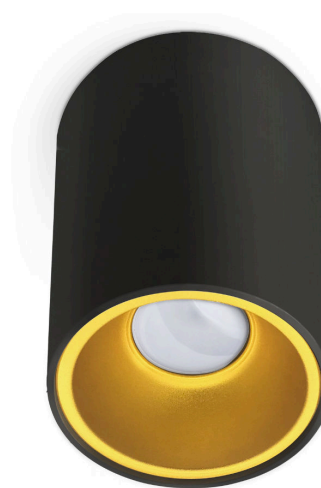

**LED
HOUSE**
enlightening
spaces®

Luminaire frame KIVI black / golden round 230V GU10 IP20

Product code 14134

Striking surface-mounted [ceiling light](#). Suitable for illuminating various indoor spaces.

LED bulb is not included in the package!
Can be installed on both walls and ceilings.

Illuminate your world with LED House professionals - [check out our project portfolio here!](#)

Supply voltage	230V
Maximum output	35W
Socket	GU10
Protection class	IP20
Height	140.0mm
Diameter	97.0mm
In box	20pcs
Casing colour	black / golden
Casing material	aluminum
Polishing	matt
Shape	round
Work environment	indoor use