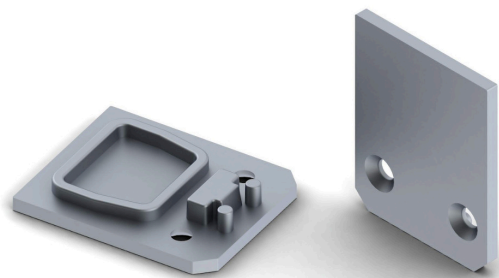

## End cup Alu Swiss 20

Product code 14185