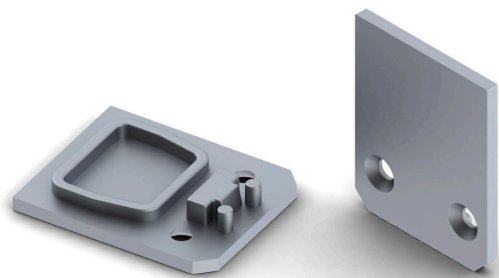

LED HOUSE

enlightening
spaces®

End cup Alu Swiss 20

Product code 14185