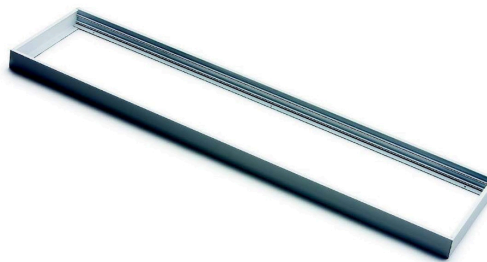

### **Mounting frame 1200x300 white**

Product code 14207

Our LED panel frame is designed to provide a practical and aesthetic solution for installing LED panels. The frame provides stable support for the panel while creating a visually pleasing appearance.

Elevate your everyday lighting quality and choose a top-of-the-line lighting solution from the LED house product range!

Length	1200.0mm
Width	300.0mm
Height	45.0mm
In package	1pc
In box	10pcs
Casing colour	white
Casing material	aluminum
Polishing	matt
Work environment	indoor use