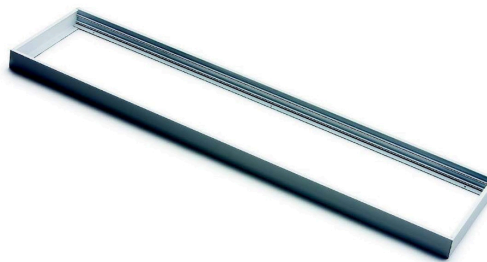

**LED
HOUSE**
enlightening
spaces®

Mounting frame 1200x300 white

Product code 14207

Our LED panel frame is designed to provide a practical and aesthetic solution for installing LED panels. The frame provides stable support for the panel while creating a visually pleasing appearance.

Elevate your everyday lighting quality and choose a top-of-the-line lighting solution from the LED house product range!

Length	1200.0mm
Width	300.0mm
Height	45.0mm
In package	1pc
In box	10pcs
Casing colour	white
Casing material	aluminum
Polishing	matt
Work environment	indoor use