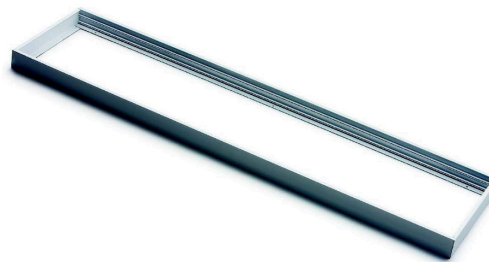

**LED
HOUSE**
enlightening
spaces®

Mounting frame 1200x300x45 white

Product code 14207

Our LED panel frame is designed to provide a practical and aesthetic solution for installing LED panels. The frame provides stable support for the panel while creating a visually pleasing appearance.

Elevate your everyday lighting quality and choose a top-of-the-line lighting solution from the LED house product range!

Length	1200.0mm
Width	300.0mm
Height	45.0mm
In package	1pc
In box	10pcs
Casing colour	white
Casing material	aluminium
Polishing	matt
Work environment	indoor use