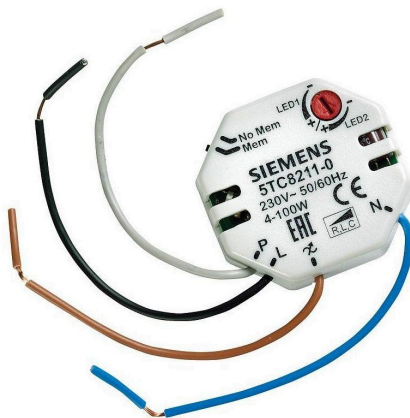

## Switch SIEMENS 5TC8211-0 4-100 W 230V 100W TRIAC / PUSH

Product code 14444

Brand	SIEMENS
Supply voltage	230V
Dimmable	TRIAC / PUSH
Output voltage	230V
Output	100W
Maximum output	100W
Length	45.0mm
Width	45.0mm
Height	12.0mm
Weight	23 g
Operation temperature	0°C~40°C
Certificates	CE, RoHS
Manufacturer's homepage	<a href="http://mall.industry.siemens.com/mall/en/WW/Catalog/Product/5TC8211-0">mall.industry.siemens.com/mall/en/WW/Catalog/Product/5TC8211-0</a>