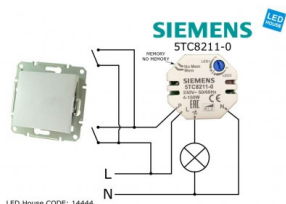

## Switch SIEMENS 5TC8211-0 4-100 W 230V 100W TRIAC / PUSH

Product code 14444

Brand	SIEMENS
Supply voltage	230V
Dimmable	TRIAC / PUSH
Output voltage	230V
Output	100W
Maximum output	100W
Length	45.0mm
Width	45.0mm
Height	12.0mm
Weight	23 g
Operation temperature	0°C~40°C
Certificates	CE, RoHS
Manufacturer's homepage	<a href="http://mall.industry.siemens.com/mall/en/WW/Catalog/Product/5TC8211-0">mall.industry.siemens.com/mall/en/WW/Catalog/Product/5TC8211-0</a>