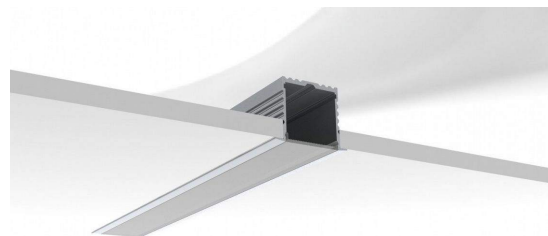

LED HOUSE

enlightening
spaces®

Aluminium profile ALU PowerLine RPL 35mm 2m

Product code 14509

Length 2000.0mm

Width 35.0mm

Height 35.0mm