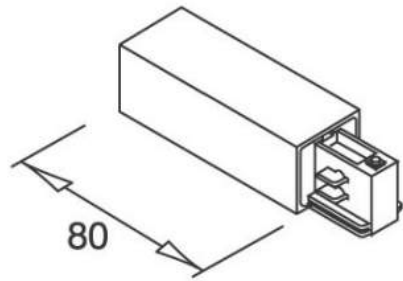

**LED
HOUSE**
enlightening
spaces®

Power track IVELA 3F Inside L joint black 230V

Product code 14529

Brand [IVELA](#)

Supply voltage 230V

Casing colour black