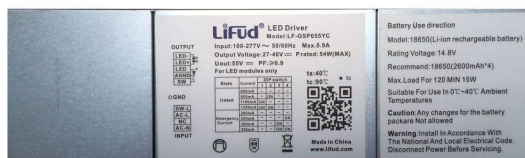

LED HOUSE

enlightening
spaces®

Battery device LIFUD 120min LF-GSP055YC 230V 40W

Product code 14549

Brand LIFUD
Supply voltage 230V
Output voltage 27-40V
Output 40W
Rated current 1100mA
Certificates CE, RoHS