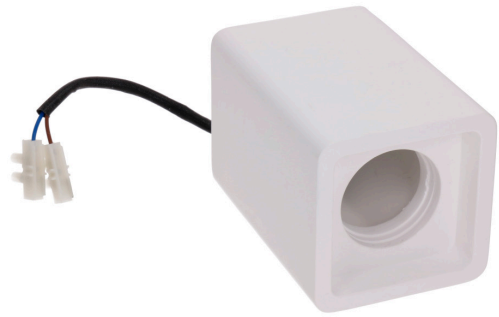

ART of LIGHT

LED ceiling light Art of Light NAOS white 230V 35W GU10

Product code 14744

Gypsum frame.

Brand	Art of Light
Supply voltage	230V
Output	35W
Socket	GU10
Length	90.0mm
Width	90.0mm
Height	135.0mm
Casing colour	white
Casing material	gypsum
Polishing	matt
Work environment	indoor use
Certificates	CE