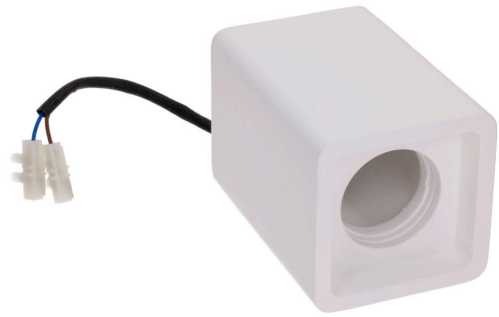

ART of LIGHT

Ceiling light Art of Light NAOS white 230V 35W GU10

Product code 14744

Gypsum frame.

Brand	Art of Light
Supply voltage	230V
Output	35W
Socket	GU10
Length	90.0mm
Width	90.0mm
Height	135.0mm
Casing colour	white
Casing material	gypsum
Polishing	matt
Work environment	indoor use
Certificates	CE