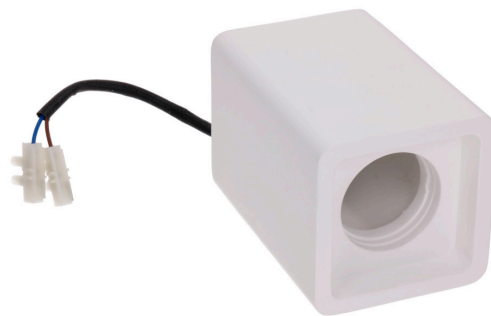

ART of LIGHT

LED ceiling light Art of Light NAOS white 230V 35W GU10

Product code 14744

Brand	Art of Light
Supply voltage	230V
Output	35W
Socket	GU10
Length	90.0mm
Width	90.0mm
Height	135.0mm
Casing colour	white
Casing material	gypsum
Polishing	matt
Work environment	indoor use
Certificates	CE