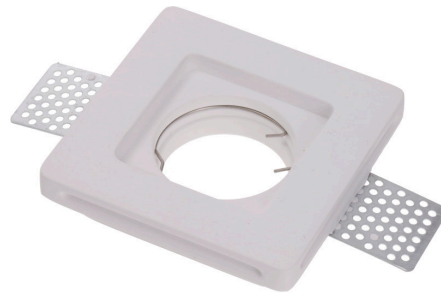

## Plaster light fixture Art of Light NEVE white square 230V 35W GU10

Product code 14746

Brand	Art of Light
Supply voltage	230V
Output	35W
Socket	GU10
Length	100.0mm
Width	100.0mm
Height	27.0mm
Installation opening diameter	103 x 103mm
Casing colour	white
Casing material	gypsum
Polishing	matt
Shape	square
Work environment	indoor use
Certificates	CE