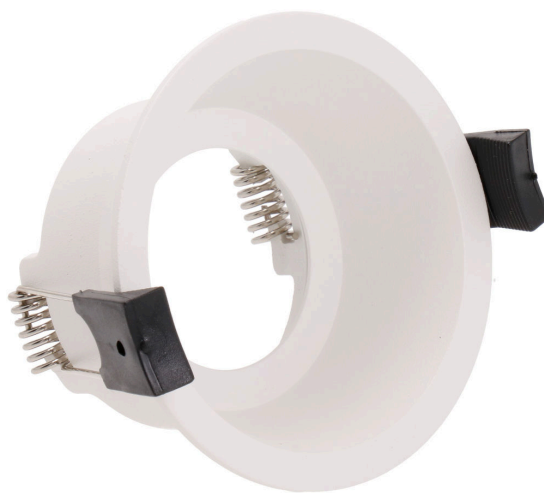

LED HOUSE

enlightening
spaces®

Luminaire frame DL170-75-A white round

Product code 14849

Height	50.0mm
Diameter	85.0mm
Installation opening diameter	75mm
In box	100pcs
Casing colour	white
Casing material	aluminum
Polishing	matt
Shape	round