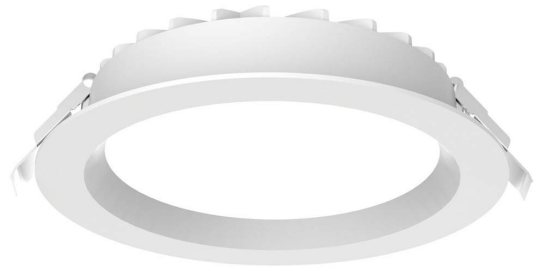

PROLUMEN®

LED downlight PROLUMEN DL97-6 white round 230V 25W 2420lm CRI80 90° IP54 3000K warm white

Product code 14908

Warranty	3 years
Brand	PROLUMEN
Supply voltage	230V
Output	25W
Luminous flux	2420lumens
Luminaire's efficiency	97lm/W
Energy class	
Correlated colour temperature (cct)	warm white 3000K
Lens angle	90°
Cri	80
Protection class	IP54
Lifespan	40000h
Diameter	190.0mm
Installation opening diameter	155mm
Casing colour	white
Casing material	aluminum
Polishing	matt
Shape	round
Work environment	indoor use
Operation temperature	20°C~45°C
Certificates	CE, RoHS, SAA