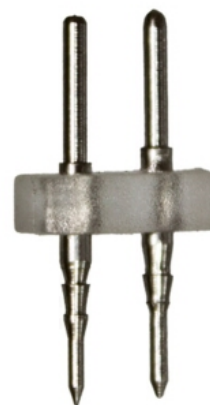

**LED
HOUSE**
enlightening
spaces®

Connector fork for 230V LED stripe

Product code 15012