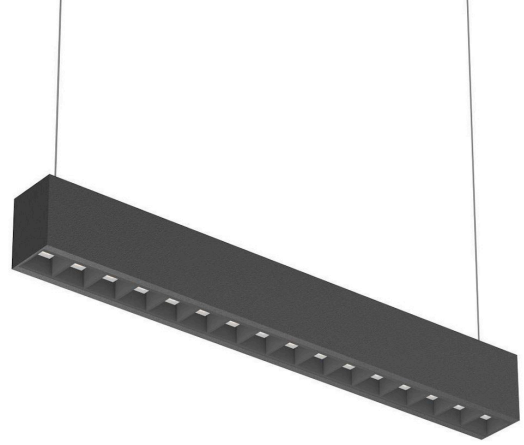

## LED ceiling light PROLUMEN DB45A UGR19 1200 black 230V 40W 4500lm CRI80 100° IP20 3000K, 4000K, 5700K WW/DW/CW

Product code 15026

Warranty	3 years
Brand	<a href="#">PROLUMEN</a>
Supply voltage	230V
Output	40W
Luminous flux	4500lumens
Luminaire's efficiency	113lm/W
Energy class	
Correlated colour temperature (cct)	WW/DW/CW 3000K, 4000K, 5700K
Lens angle	100°
Cri	80
Ugr	18
Lor	80
Sdcm - macadam ellipses	6
Protection class	IP20
Lifespan	50000h
Lmf	L80B50 @25°C 50.000h
Length	1204.0mm
Width	60.0mm
Height	70.0mm
Weight	2200g
Package weight	3000g
In package	1pc
In box	12pcs
Casing colour	black
Casing material	aluminum
Work environment	indoor use
Certificates	CE, RoHS
Eprel	<a href="#">1442985</a>