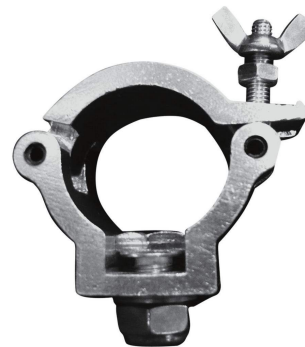

**LED
HOUSE**
enlightening
spaces®

Mounting clip Mounting coupler 100kg 35mm black

Product code 15027

Casing colour black