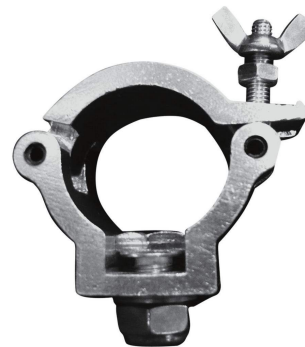

**LED  
HOUSE**  
enlightening  
spaces®

**Mounting clip Mounting coupler 200kg 50mm black**

Product code 15028

Casing colour black