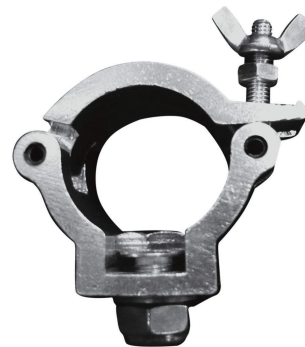

**LED
HOUSE**
enlightening
spaces®

Mounting clip Mounting coupler 200kg 50mm black

Product code 15028

Casing colour black