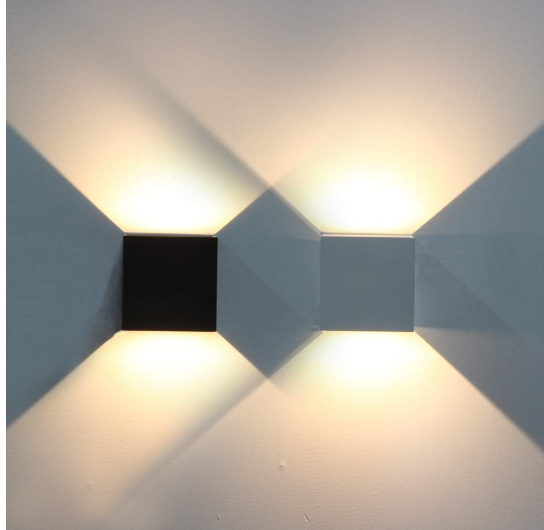

## Facade luminaire A100 black 230V 12W 840lm IP65 830

Product code 15037

An impressive facade light, with beams of light illuminating both sides. A square-shaped wall light is well-suited for illuminating the walls of private houses with mood lighting in the garden.

Correlated colour temperature warm white 3000K

Luminous flux 840lumens

Luminaire's efficiency lm79 70lm/W

Supply voltage 230V

Output 12W

Cri 80

Protection class IP65

Lifespan 25000h

Width 100.0mm

Height 100.0mm

Weight 500g

Casing colour black

Casing material aluminum

Polishing matt

Work environment outdoor use

Certificates CE, RoHS

Energy class