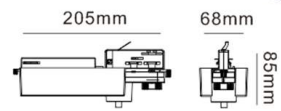

LED HOUSE

enlightening
spaces®

Inside Size: L109*W60*H36mm

Power track 482-B black

Product code 15096

Length	205.0mm
Width	68.0mm
Height	85.0mm
Casing colour	black
Casing material	plastic
Work environment	indoor use