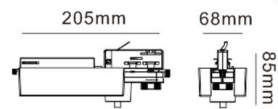

LED HOUSE

enlightening
spaces®

Inside Size: L109*W60*H36mm

Power track 482-B black

Product code 15096

Length	205.0mm
Width	68.0mm
Height	85.0mm
Casing colour	black
Casing material	plastic
Work environment	indoor use