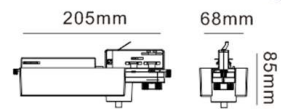

# LED HOUSE

enlightening  
spaces®

Inside Size: L109\*W60\*H36mm

## Power track 482-B black

Product code 15096

Length	205.0mm
Width	68.0mm
Height	85.0mm
Casing colour	black
Casing material	plastic
Work environment	indoor use