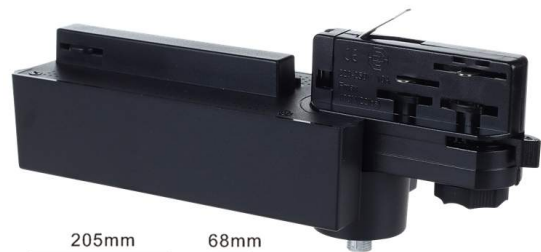

LED HOUSE

enlightening
spaces®

Inside Size: L109*W60*H36mm

Power track 482-B black

Product code 15096

Length	205.0mm
Width	68.0mm
Height	85.0mm
Casing colour	black
Casing material	plastic
Work environment	indoor use