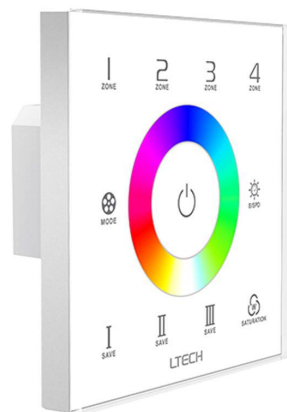

LTECH

Control panel LTECH EX7S RGB Touch Panel 4 zones 230V IP20

Product code 15116

Brand	LTECH
Supply voltage	230V
Protection class	IP20
Length	86.0mm
Width	86.0mm
Height	36.0mm
Weight	225 g
Operation temperature	-20 ~ 55°C
Certificates	CE, RoHS