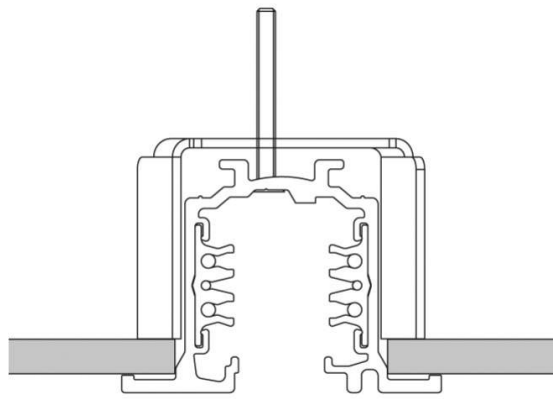

POWERGEAR[®]
EUROPE

Power track POWERGEAR 3F 2m PRO-R420-W white 230V

Product code 15200

Brand [POWERGEAR](#)
Supply voltage 230V
Casing colour white
Manufacturer's homepage powergear.eu/