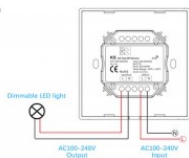

Adjuster SKYDANCE KS (TRIAC) white 100-240V IP20

Product code 15483

Warranty	5 years
Brand	SKYDANCE
Supply voltage	100-240V
Dimmable	TRIAC
Maximum output	240W
Rated current	1000mA
Protection class	IP20
Length	86.0mm
Width	86.0mm
Height	48.0mm
Installation opening diameter	51mm
Casing colour	white
Work environment	indoor use
Certificates	CE

• KS connect with dimmable LED