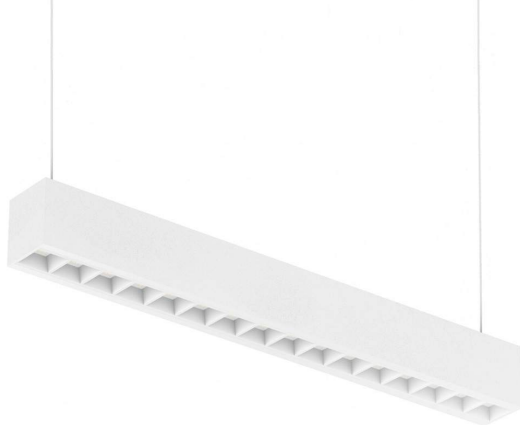

PROLUMEN®

LED ceiling light PROLUMEN DB45A UGR19 1200 white 230V 40W 4500lm CRI80 100° IP20 3000K, 4000K, 5700K WW/DW/CW

Product code 15535

Warranty	3 years
Brand	PROLUMEN
Supply voltage	230V
Output	40W
Luminous flux	4500lumens
Luminaire's efficiency	113lm/W
Energy class	
Correlated colour temperature (cct)	WW/DW/CW 3000K, 4000K, 5700K
Lens angle	100°
Cri	80
Ugr	18
Sdcm - macadam ellipses	6
Protection class	IP20
Lifespan	50000h
Lmf	L80B50 @25°C 50.000h
Length	1204.0mm
Width	60.0mm
Height	70.0mm
Weight	2200g
Package weight	3000g
In package	1pc
In box	12pcs
Casing colour	white
Casing material	aluminum
Work environment	indoor use
Certificates	CE, RoHS
Eprel	1442990