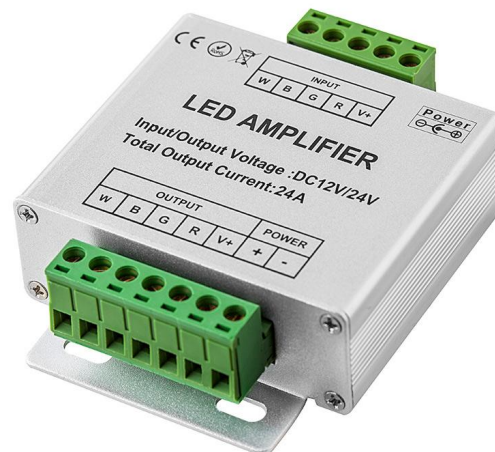

LED HOUSE

enlightening
spaces®

Signal amplifier 4x6A 12-24V 576W IP20

Product code 15587

Warranty	2 years
Supply voltage	12-24V
Output	576W
Rated current	24A
Protection class	IP20
Length	65.0mm
Width	55.0mm
Height	24.0mm
Weight	100g
Casing material	aluminum
Work environment	indoor use
Certificates	CE