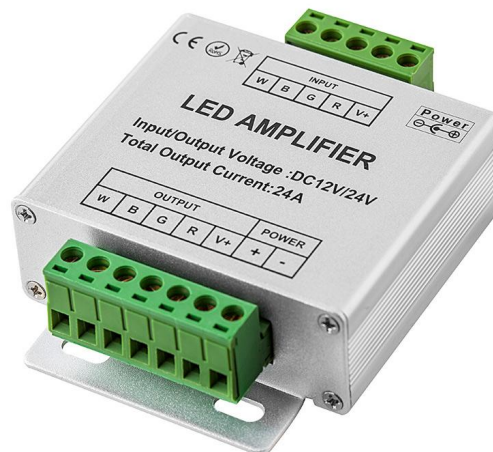

**LED
HOUSE**
enlightening
spaces®

Signal amplifier 4x6A 12-24V 576W IP20

Product code 15587

Warranty	2 years
Supply voltage	12-24V
Output	576W
Rated current	24A
Protection class	IP20
Length	65.0mm
Width	55.0mm
Height	24.0mm
Weight	100g
Casing material	aluminum
Work environment	indoor use
Certificates	CE