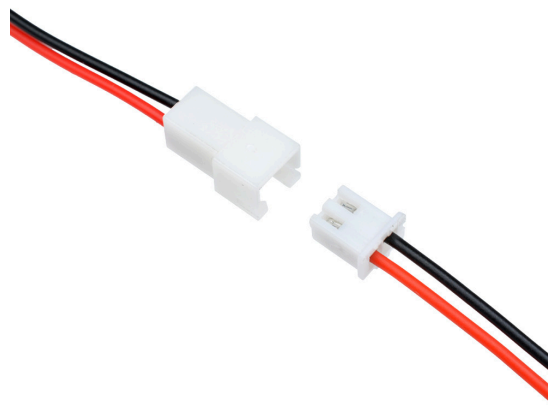

**LED
HOUSE**
enlightening
spaces®

Cable Cable with socket white

Product code 15613

Length 400.0mm

Casing colour white