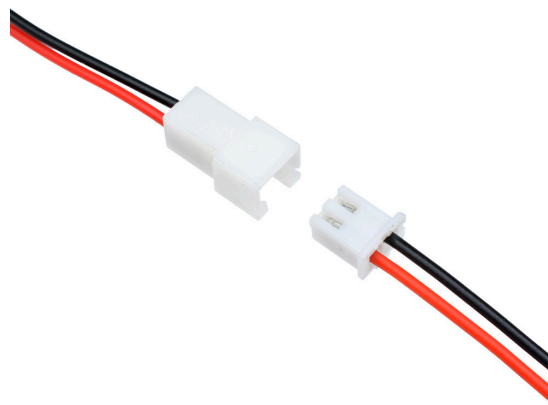

**LED  
HOUSE**  
enlightening  
spaces®

**Cable Cable with socket white**

Product code 15613

Length 400.0mm

Casing colour white