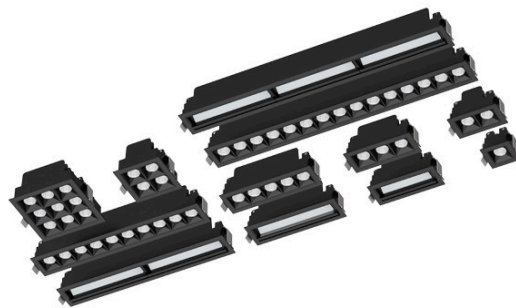

PROLUMEN®

LED downlight PROLUMEN Gloucester DL248A-45 black square 230V 4W 163lm CRI90 36° IP20 3000K warm white

Product code 15674

Warranty	3 years
Source of light	CREE LED
Brand	PROLUMEN
Supply voltage	230V
Output	4W
Luminous flux	163lumens
Luminaire's efficiency	41lm/W
Energy class	
Correlated colour temperature (cct)	warm white 3000K
Lens angle	36°
Cri	90
Ugr	19
Sdcm - macadam ellipses	6
Protection class	IP20
Lifespan	50000h
Length	45.0mm
Width	45.0mm
Height	42.0mm
Diameter	90.0mm
Installation opening diameter	74mm
Weight	120g
Package weight	14200g
In package	1pc
In box	75pcs
Casing colour	black
Casing material	aluminum
Polishing	matt
Shape	square
Impact resistance	IK06
Work environment	indoor use
Operation temperature	-20°C~45°C
Certificates	CE, RoHS