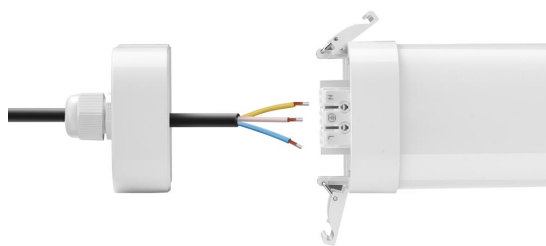

## LED industrial light PROLUMEN TP LINK 1200 white 230V 40W 5400lm CRI80 120° IP65 4000K pure white

Product code 15705

Warranty	5 years
Source of light	<a href="#">BRIDGELUX LED</a>
Power supply	OSRAM
Brand	<a href="#">PROLUMEN</a>
Supply voltage	230V
Output	40W
Luminous flux	5400lumens
Luminaire's efficiency	135lm/W
Energy class	
Correlated colour temperature (cct)	pure white 4000K
Lens angle	120°
Cri	80
Lor	80
Sdcm - macadam ellipses	6
Protection class	IP65
Lifespan	50000h
Llmf	L80B10 @25°C 50.000h
Length	1221.0mm
Width	74.0mm
Height	65.0mm
In package	1pc
In box	6pcs
Casing colour	white
Casing material	aluminum + plastic
Polishing	matt
Impact resistance	IK08
Work environment	indoor / outdoor use
Operation temperature	-20° +40°C
Certificates	CE, D, F
Eprel	<a href="#">1268982</a>