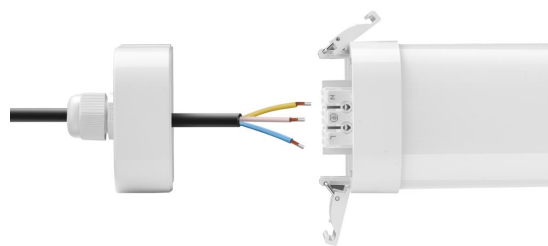

PROLUMEN®

LED industrial light PROLUMEN TP LINK 1500 white 230V 60W 8100lm CRI80 120° IP65 4000K pure white

Product code 15706

Warranty	5 years
Source of light	BRIDGELUX LED
Power supply	OSRAM
Brand	PROLUMEN
Supply voltage	230V
Output	60W
Luminous flux	8100lumens
Luminaire's efficiency	135lm/W
Energy class	
Correlated colour temperature (cct)	pure white 4000K
Lens angle	120°
Cri	80
Lor	80
Sdcm - macadam ellipses	6
Protection class	IP65
Lifespan	50000h
Llmf	L80B10 @25°C 50.000h
Length	1502.0mm
Width	74.0mm
Height	65.0mm
In package	1pc
In box	6pcs
Casing colour	white
Casing material	aluminum + plastic
Polishing	matt
Impact resistance	IK08
Work environment	indoor / outdoor use
Operation temperature	-20° +40°C
Certificates	CE, D, F
Eprel	1268983