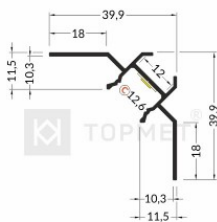

## Aluminium profile TOPMET UNI-TILE12 90 C PLUS 2m silvery

Product code 16160

Aluminum profile is an excellent way to create an aesthetic and practical lighting solution for areas that would otherwise remain in shadow.

Brand [TOPMET](#)  
Length 2000.0mm  
Casing colour silvery

UNI-TILE12 90 deg C PLUS 0 10mm