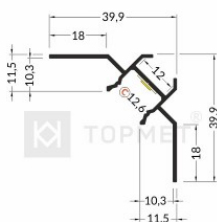

Aluminium profile TOPMET UNI-TILE12 90 C PLUS 2m silvery

Product code 16160

Aluminum profile is an excellent way to create an aesthetic and practical lighting solution for areas that would otherwise remain in shadow.

Brand [TOPMET](#)
Length 2000.0mm
Casing colour silvery

UNI-TILE12 90 deg C PLUS 0 10mm