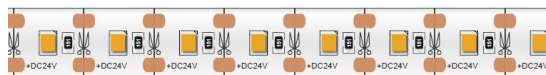

REVAL BULB

LED strip REVAL BULB 2835 120LED 1m can be cut after each LED 12V 9.6W 920lm 120° IP20 930

Product code 16198

Can be cut after each LED. You can order 2700K, 3000K, 4000K, 6000K light temperatures.

| | |
|-------------------------------|----------------------------|
| Correlated colour temperature | warm white 3000K |
| Luminous flux | 920lumens |
| Luminaire's efficiency lm79 | 96lm/W |
| Warranty | 3 years |
| Brand | REVAL BULB |
| Supply voltage | 12V |
| Output | 9.6W |
| Lens angle | 120° |
| Cri | 90 |
| Sdcm - macadam ellipses | 3 |
| Protection class | IP20 |
| Lifespan | 50000h |
| Lmf tm21 | L80B10 @25°C 50.000h |
| Length | 1000.0mm |
| Width | 8.0mm |
| Height | 3.5mm |
| Minimum length | 8.3mm |
| Work environment | indoor use |
| Operation temperature | 35°C ~ +65°C |
| Certificates | CE |
| Eprel | 1250176 |
| Energy class | |