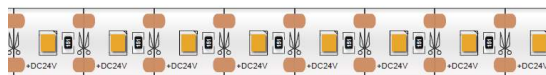

REVAL BULB

LED strip REVAL BULB 2835 120LED 1m can be cut after each LED 12V 9.6W 920lm 120° IP20 930

Product code 16198

Can be cut after each LED. You can order 2700K, 3000K, 4000K, 6000K light temperatures.

Correlated colour temperature	warm white 3000K
Luminous flux	920lumens
Luminaire's efficiency lm79	96lm/W
Warranty	3 years
Brand	REVAL BULB
Supply voltage	12V
Output	9.6W
Lens angle	120°
Cri	90
Sdcm - macadam ellipses	3
Protection class	IP20
Lifespan	50000h
Lmf tm21	L80B10 @25°C 50.000h
Length	1000.0mm
Width	8.0mm
Height	3.5mm
Minimum length	8.3mm
Work environment	indoor use
Operation temperature	35°C ~ +65°C
Certificates	CE
Eprel	1250176
Energy class	