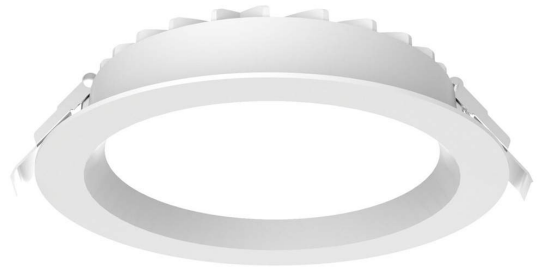

PROLUMEN®

LED downlight PROLUMEN DL97-6 DALI white round 230V 25W 2420lm CRI80 90° IP54 4000K pure white

Product code 16291

Warranty	3 years
Brand	PROLUMEN
Supply voltage	230V
Dimmable	DALI
Output	25W
Luminous flux	2420lumens
Luminaire's efficiency	97lm/W
Energy class	
Correlated colour temperature (cct)	pure white 4000K
Lens angle	90°
Cri	80
Protection class	IP54
Lifespan	40000h
Diameter	190.0mm
Installation opening diameter	155mm
In box	10pcs
Casing colour	white
Casing material	aluminum
Polishing	matt
Shape	round
Work environment	indoor use
Operation temperature	20°c~45°c°C
Certificates	CE, RoHS, SAA