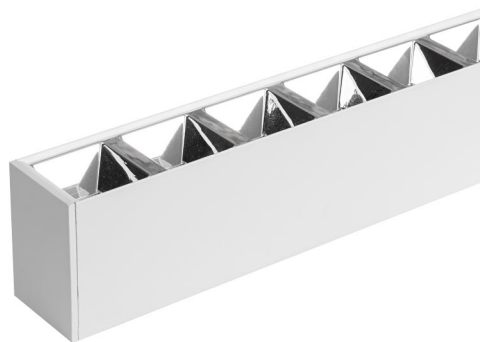

**LED  
HOUSE**  
enlightening  
spaces®

**LED luminaire LSLG 1500 UGR white 230V 50W 6000lm 65° IP20 842**  
Product code 16307

Linear workplace luminaire with low UGR value.

This IP20-rated linear luminaire is an ideal choice for home or office environments, providing daylight illumination at a temperature of 4200K.

The luminaire comes with a suspension kit.

Illuminate your world with LED House professionals - [check out our project portfolio here!](#)

Correlated colour temperature	pure white 4200K
Luminous flux	6000lumens
Luminaire's efficiency lm79	120lm/W
Warranty	5 years
Source of light	SANAN LED
Power supply	<a href="#">BOKE</a>
Supply voltage	230V
Output	50W
Lens angle	65°
Cri	80
Ugr	19
Protection class	IP20
Lifespan	50000h
Lmf tm21	L70B50 @25°C 50.000h
Length	1500.0mm
Width	50.0mm
Height	70.0mm
Weight	2200g
Package weight	2400g
In package	1pc
In box	9pcs
Casing colour	white
Casing material	aluminum
Polishing	matt
No. of switches	30000times
Work environment	indoor use
Certificates	CE
Energy class	