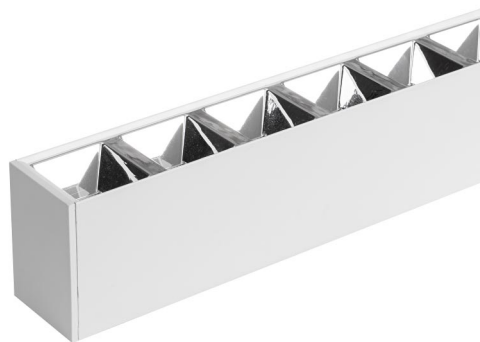

**LED  
HOUSE**  
enlightening  
spaces®

**LED luminaire LSLG 1200 UGR white 230V 40W 4800lm 65° IP20 842**  
Product code 16308

Linear workplace luminaire with low UGR value.

This IP20-rated linear luminaire is an ideal choice for home or office environments, providing daylight illumination at a temperature of 4200K.

The luminaire comes with a suspension kit.

Illuminate your world with LED House professionals - [check out our project portfolio here!](#)

Correlated colour temperature	pure white 4200K
Luminous flux	4800lumens
Luminaire's efficiency lm79	120lm/W
Warranty	5 years
Source of light	SANAN LED
Power supply	<a href="#">BOKE</a>
Supply voltage	230V
Output	40W
Maximum output	40W
Lens angle	65°
Cri	80
Ugr	19
Protection class	IP20
Lifespan	50000h
Lmf tm21	L70B50 @25°C 50.000h
Length	1200.0mm
Width	50.0mm
Height	70.0mm
Weight	1.85 kg
Package weight	2 kg
In package	1pc
In box	9pcs
Casing colour	white
Casing material	aluminium
Polishing	matt
No. of switches	30000times
Work environment	indoor use
Certificates	CE
Energy class	